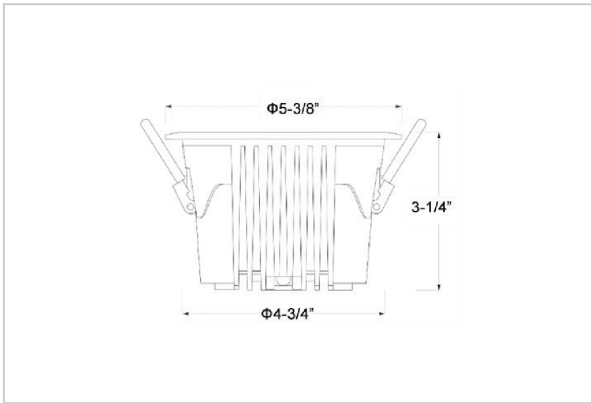

Ocul Down Lights

ITEM SKU#: 662187497037

Product Code : IK-ROCULDL-20W-27K-WH-90C-15D

Voltage	100 - 277 V AC, 50-60 Hz
Lumen Output	2400lm
Power	20W
Efficacy	140lm/w
CCT	2700K
CRI	>90
Beam Angle	15°
Light Distribution	Spot
LED Type	COB
LED Light Source	Osram SOLERIQ S 19
Start Time	Instant
Driver	Stand Alone (included)
Operating Position	Non - Swiveling Type
Dimming	On-Off / Triac / 0-10 V
Construction	Round
Mounting Type	Recessed
Heads	Single Head
Body Material	Aluminium Die cast
Finish	White
Height	3-1/4"
Diameter	5-3/8"
Cut Out	4-3/4"
Optics	Darklight Technology Black, Silver
Application Area	Classroom, Meeting Room, Office, Club, Home

Beam Spread (Options)

Spot 15°		Medium 24°		Flood 36°		Wide Flood 60°	
ft	Ø	ft	Ø	ft	Ø	ft	Ø
3.0	0.72	3.0	1.41	3.0	2.03	3.0	3.15
9.0	2.15	9.0	4.22	9.0	6.09	9.0	9.45
15.0	3.58	15.0	7.04	15.0	10.15	15.0	15.75

Ocul, a round shaped LED downlight made of aluminum die cast with high quality powder coated luminaire housing and optimum heat sink. Specular reflector & power grid /global connectors available with isolated LED Driver using Ultra bright OSRAM COB.