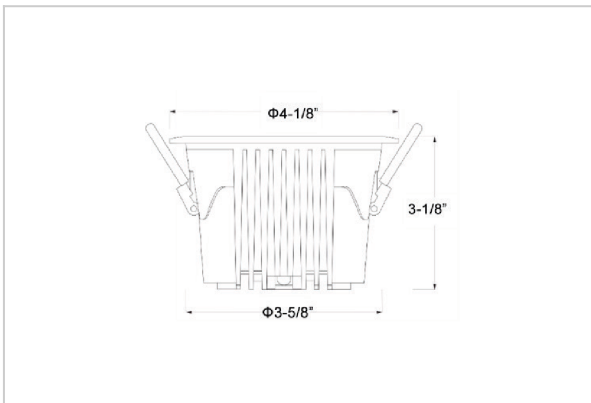

Ocul Down Lights

ITEM SKU#: 662187497013

Product Code : IK-ROCULDL-15W-35K-WH-90C-60D

Voltage	100 - 277 V AC, 50-60 Hz
Lumen Output	2000lm
Power	15W
Efficacy	140lm/w
CCT	3500K
CRI	>90
Beam Angle	60°
Light Distribution	Wide flood
LED Type	COB
LED Light Source	Osram SOLERIQ S 19
Start Time	Instant
Driver	Stand Alone (included)
Operating Position	Non - Swiveling Type
Dimming	On-Off / Triac / 0-10 V
Construction	Round
Mounting Type	Recessed
Heads	Single Head
Body Material	Aluminium Die cast
Finish	White
Height	3-1/8"
Diameter	4-1/8"
Cut Out	3-5/8"
Optics	Darklight Technology Black, Silver
Application Area	Classroom, Meeting Room, Office, Club, Home

Beam Spread (Options)

Spot 15°		Medium 24°		Flood 36°		Wide Flood 60°	
ft	Ø	ft	Ø	ft	Ø	ft	Ø
3.0	0.72	3.0	1.41	3.0	2.03	3.0	3.15
9.0	2.15	9.0	4.22	9.0	6.09	9.0	9.45
15.0	3.58	15.0	7.04	15.0	10.15	15.0	15.75

Ocul, a round shaped LED downlight made of aluminum die cast with high quality powder coated luminaire housing and optimum heat sink. Specular reflector & power grid /global connectors available with isolated LED Driver using Ultra bright OSRAM COB.