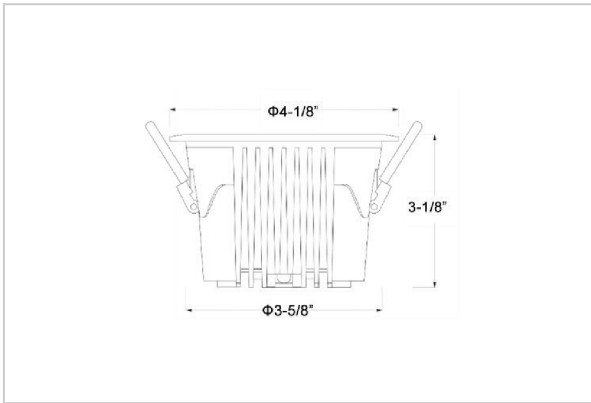

## Product Code : IK-ROCULDL-15W-27K-WH-90C-60D

Voltage	100 - 277 V AC, 50-60 Hz
Lumen Output	1800lm
Power	15W
Efficacy	140lm/w
CCT	2700K
CRI	>90
Beam Angle	60°
Light Distribution	Wide flood
LED Type	COB
LED Light Source	Osram SOLERIQ S 19
Start Time	Instant
Driver	Stand Alone (included)
Operating Position	Non - Swiveling Type
Dimming	On-Off / Triac / 0-10 V
Construction	Round
Mounting Type	Recessed
Heads	Single Head
Body Material	Aluminium Die cast
Finish	White
Height	3-1/8"
Diameter	4-1/8"
Cut Out	3-5/8"
Optics	Darklight Technology Black, Silver
Application Area	Classroom, Meeting Room, Office, Club, Home

### Beam Spread (Options)

Spot 15°		Medium 24°		Flood 36°		Wide Flood 60°	
ft	Ø	ft	Ø	ft	Ø	ft	Ø
3.0	0.72	3.0	1.41	3.0	2.03	3.0	3.15
9.0	2.15	9.0	4.22	9.0	6.09	9.0	9.45
15.0	3.58	15.0	7.04	15.0	10.15	15.0	15.75