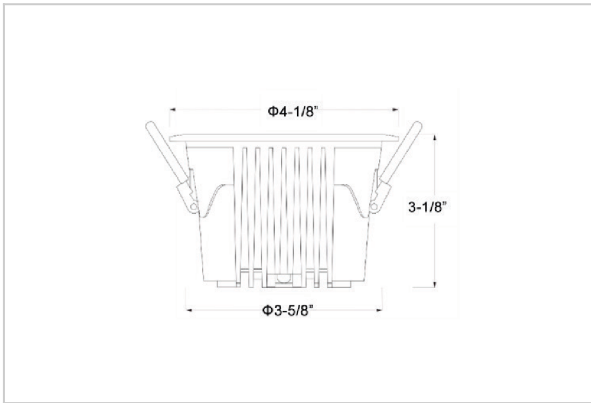

Ocul Down Lights

ITEM SKU#: 662187496979

Product Code : IK-ROCULDL-15W-35K-WH-90C-36D

| | |
|--------------------|---|
| Voltage | 100 - 277 V AC, 50-60 Hz |
| Lumen Output | 2000lm |
| Power | 15W |
| Efficacy | 140lm/w |
| CCT | 3500K |
| CRI | >90 |
| Beam Angle | 36° |
| Light Distribution | Flood |
| LED Type | COB |
| LED Light Source | Osram SOLERIQ S 19 |
| Start Time | Instant |
| Driver | Stand Alone (included) |
| Operating Position | Non - Swiveling Type |
| Dimming | On-Off / Triac / 0-10 V |
| Construction | Round |
| Mounting Type | Recessed |
| Heads | Single Head |
| Body Material | Aluminium Die cast |
| Finish | White |
| Height | 3-1/8" |
| Diameter | 4-1/8" |
| Cut Out | 3-5/8" |
| Optics | Darklight Technology Black, Silver |
| Application Area | Classroom, Meeting Room, Office, Club, Home |

Beam Spread (Options)

| Spot 15° | | Medium 24° | | Flood 36° | | Wide Flood 60° | |
|----------|------|------------|------|-----------|-------|----------------|-------|
| ft | Ø | ft | Ø | ft | Ø | ft | Ø |
| 3.0 | 0.72 | 3.0 | 1.41 | 3.0 | 2.03 | 3.0 | 3.15 |
| 9.0 | 2.15 | 9.0 | 4.22 | 9.0 | 6.09 | 9.0 | 9.45 |
| 15.0 | 3.58 | 15.0 | 7.04 | 15.0 | 10.15 | 15.0 | 15.75 |

Ocul, a round shaped LED downlight made of aluminum die cast with high quality powder coated luminaire housing and optimum heat sink. Specular reflector & power grid /global connectors available with isolated LED Driver using Ultra bright OSRAM COB.