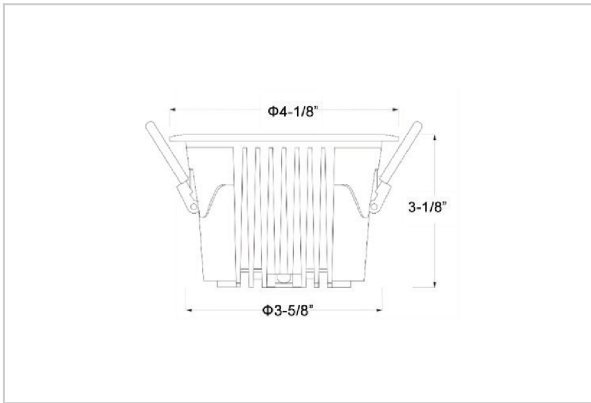

Ocul Down Lights

ITEM SKU#: 662187496962

Product Code : IK-ROCULDL-15W-30K-WH-90C-36D

Voltage	100 - 277 V AC, 50-60 Hz
Lumen Output	1895lm
Power	15W
Efficacy	140lm/w
CCT	3000K
CRI	>90
Beam Angle	36°
Light Distribution	Flood
LED Type	COB
LED Light Source	Osram SOLERIQ S 19
Start Time	Instant
Driver	Stand Alone (included)
Operating Position	Non - Swiveling Type
Dimming	On-Off / Triac / 0-10 V
Construction	Round
Mounting Type	Recessed
Heads	Single Head
Body Material	Aluminium Die cast
Finish	White
Height	3-1/8"
Diameter	4-1/8"
Cut Out	3-5/8"
Optics	Darklight Technology Black, Silver
Application Area	Classroom, Meeting Room, Office, Club, Home

Beam Spread (Options)

Spot 15°		Medium 24°		Flood 36°		Wide Flood 60°	
ft	Ø	ft	Ø	ft	Ø	ft	Ø
3.0	0.72	3.0	1.41	3.0	2.03	3.0	3.15
9.0	2.15	9.0	4.22	9.0	6.09	9.0	9.45
15.0	3.58	15.0	7.04	15.0	10.15	15.0	15.75

Ocul, a round shaped LED downlight made of aluminum die cast with high quality powder coated luminaire housing and optimum heat sink. Specular reflector & power grid /global connectors available with isolated LED Driver using Ultra bright OSRAM COB.