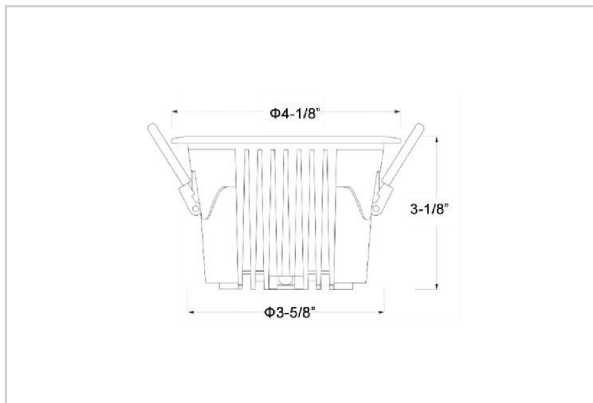

## Product Code : IK-ROCULDL-15W-30K-WH-90C-36D

Voltage	100 - 277 V AC, 50-60 Hz
Lumen Output	1895lm
Power	15W
Efficacy	140lm/w
CCT	3000K
CRI	>90
Beam Angle	36°
Light Distribution	Flood
LED Type	COB
LED Light Source	Osram SOLERIQ S 19
Start Time	Instant
Driver	Stand Alone (included)
Operating Position	Non - Swiveling Type
Dimming	On-Off / Triac / 0-10 V
Construction	Round
Mounting Type	Recessed
Heads	Single Head
Body Material	Aluminium Die cast
Finish	White
Height	3-1/8"
Diameter	4-1/8"
Cut Out	3-5/8"
Optics	Darklight Technology Black, Silver
Application Area	Classroom, Meeting Room, Office, Club, Home

### Beam Spread (Options)

Spot 15°		Medium 24°		Flood 36°		Wide Flood 60°	
ft	Ø	ft	Ø	ft	Ø	ft	Ø
3.0	0.72	3.0	1.41	3.0	2.03	3.0	3.15
9.0	2.15	9.0	4.22	9.0	6.09	9.0	9.45
15.0	3.58	15.0	7.04	15.0	10.15	15.0	15.75