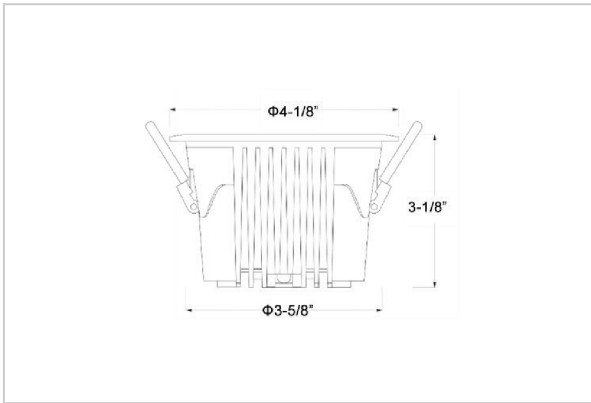

Ocul Down Lights

ITEM SKU#: 662187496948

Product Code : IK-ROCULDL-15W-40K-WH-90C-24D

Voltage	100 - 277 V AC, 50-60 Hz
Lumen Output	2100lm
Power	15W
Efficacy	140lm/w
CCT	4000K
CRI	>90
Beam Angle	24°
Light Distribution	Medium
LED Type	COB
LED Light Source	Osram SOLERIQ S 19
Start Time	Instant
Driver	Stand Alone (included)
Operating Position	Non - Swiveling Type
Dimming	On-Off / Triac / 0-10 V
Construction	Round
Mounting Type	Recessed
Heads	Single Head
Body Material	Aluminium Die cast
Finish	White
Height	3-1/8"
Diameter	4-1/8"
Cut Out	3-5/8"
Optics	Darklight Technology Black, Silver
Application Area	Classroom, Meeting Room, Office, Club, Home

Beam Spread (Options)

Spot 15°		Medium 24°		Flood 36°		Wide Flood 60°	
ft	Ø	ft	Ø	ft	Ø	ft	Ø
3.0	0.72	3.0	1.41	3.0	2.03	3.0	3.15
9.0	2.15	9.0	4.22	9.0	6.09	9.0	9.45
15.0	3.58	15.0	7.04	15.0	10.15	15.0	15.75

Ocul, a round shaped LED downlight made of aluminum die cast with high quality powder coated luminaire housing and optimum heat sink. Specular reflector & power grid /global connectors available with isolated LED Driver using Ultra bright OSRAM COB.