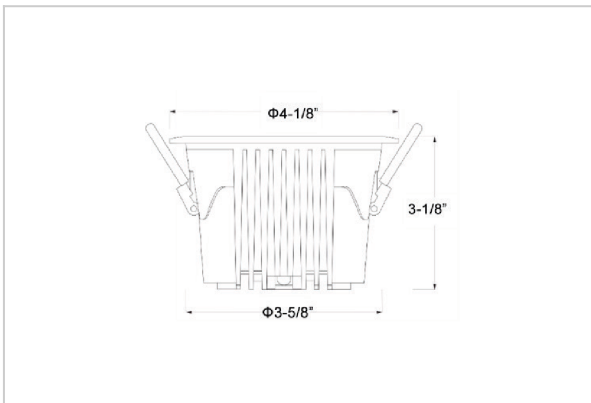

## Product Code : IK-ROCULDL-15W-35K-WH-90C-24D

Voltage	100 - 277 V AC, 50-60 Hz
Lumen Output	2000lm
Power	15W
Efficacy	140lm/w
CCT	3500K
CRI	>90
Beam Angle	24°
Light Distribution	Medium
LED Type	COB
LED Light Source	Osram SOLERIQ S 19
Start Time	Instant
Driver	Stand Alone (included)
Operating Position	Non - Swiveling Type
Dimming	On-Off / Triac / 0-10 V
Construction	Round
Mounting Type	Recessed
Heads	Single Head
Body Material	Aluminium Die cast
Finish	White
Height	3-1/8"
Diameter	4-1/8"
Cut Out	3-5/8"
Optics	Darklight Technology Black, Silver
Application Area	Classroom, Meeting Room, Office, Club, Home

### Beam Spread (Options)

Spot 15°		Medium 24°		Flood 36°		Wide Flood 60°	
ft	Ø	ft	Ø	ft	Ø	ft	Ø
3.0	0.72	3.0	1.41	3.0	2.03	3.0	3.15
9.0	2.15	9.0	4.22	9.0	6.09	9.0	9.45
15.0	3.58	15.0	7.04	15.0	10.15	15.0	15.75