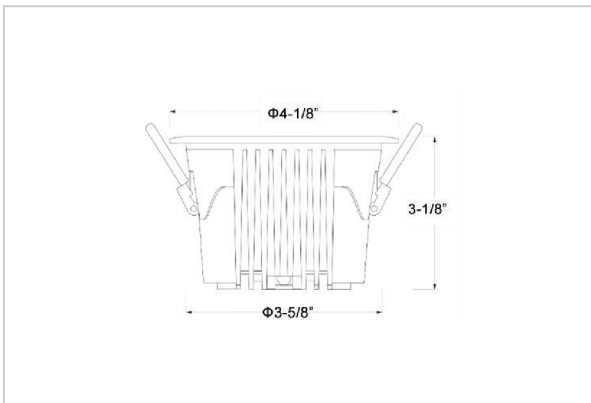

Ocul Down Lights

ITEM SKU#: 662187496931

Product Code : IK-ROCULDL-15W-35K-WH-90C-24D

Voltage	100 - 277 V AC, 50-60 Hz
Lumen Output	2000lm
Power	15W
Efficacy	140lm/w
CCT	3500K
CRI	>90
Beam Angle	24°
Light Distribution	Medium
LED Type	COB
LED Light Source	Osram SOLERIQ S 19
Start Time	Instant
Driver	Stand Alone (included)
Operating Position	Non - Swiveling Type
Dimming	On-Off / Triac / 0-10 V
Construction	Round
Mounting Type	Recessed
Heads	Single Head
Body Material	Aluminium Die cast
Finish	White
Height	3-1/8"
Diameter	4-1/8"
Cut Out	3-5/8"
Optics	Darklight Technology Black, Silver
Application Area	Classroom, Meeting Room, Office, Club, Home

Beam Spread (Options)

Spot 15°		Medium 24°		Flood 36°		Wide Flood 60°	
ft	Ø	ft	Ø	ft	Ø	ft	Ø
3.0	0.72	3.0	1.41	3.0	2.03	3.0	3.15
9.0	2.15	9.0	4.22	9.0	6.09	9.0	9.45
15.0	3.58	15.0	7.04	15.0	10.15	15.0	15.75

Ocul, a round shaped LED downlight made of aluminum die cast with high quality powder coated luminaire housing and optimum heat sink. Specular reflector & power grid /global connectors available with isolated LED Driver using Ultra bright OSRAM COB.