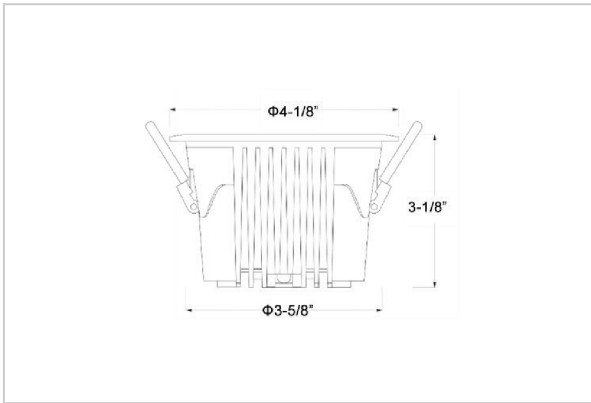

Ocul Down Lights

ITEM SKU#: 662187496917

Product Code : IK-ROCULDL-15W-27K-WH-90C-24D

Voltage	100 - 277 V AC, 50-60 Hz
Lumen Output	1800lm
Power	15W
Efficacy	140lm/w
CCT	2700K
CRI	>90
Beam Angle	24°
Light Distribution	Medium
LED Type	COB
LED Light Source	Osram SOLERIQ S 19
Start Time	Instant
Driver	Stand Alone (included)
Operating Position	Non - Swiveling Type
Dimming	On-Off / Triac / 0-10 V
Construction	Round
Mounting Type	Recessed
Heads	Single Head
Body Material	Aluminium Die cast
Finish	White
Height	3-1/8"
Diameter	4-1/8"
Cut Out	3-5/8"
Optics	Darklight Technology Black, Silver
Application Area	Classroom, Meeting Room, Office, Club, Home

Beam Spread (Options)

Spot 15°		Medium 24°		Flood 36°		Wide Flood 60°	
ft	Ø	ft	Ø	ft	Ø	ft	Ø
3.0	0.72	3.0	1.41	3.0	2.03	3.0	3.15
9.0	2.15	9.0	4.22	9.0	6.09	9.0	9.45
15.0	3.58	15.0	7.04	15.0	10.15	15.0	15.75

Ocul, a round shaped LED downlight made of aluminum die cast with high quality powder coated luminaire housing and optimum heat sink. Specular reflector & power grid /global connectors available with isolated LED Driver using Ultra bright OSRAM COB.