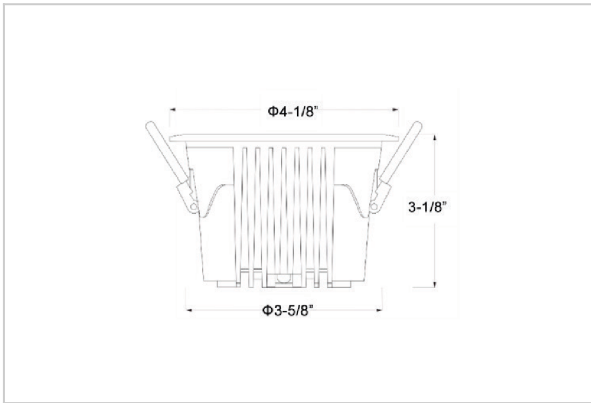

Ocul Down Lights

ITEM SKU#: 662187496900

Product Code : IK-ROCULDL-15W-40K-WH-90C-15D

Voltage	100 - 277 V AC, 50-60 Hz
Lumen Output	2100lm
Power	15W
Efficacy	140lm/w
CCT	4000K
CRI	>90
Beam Angle	15°
Light Distribution	Spot
LED Type	COB
LED Light Source	Osram SOLERIQ S 19
Start Time	Instant
Driver	Stand Alone (included)
Operating Position	Non - Swiveling Type
Dimming	On-Off / Triac / 0-10 V
Construction	Round
Mounting Type	Recessed
Heads	Single Head
Body Material	Aluminium Die cast
Finish	White
Height	3-1/8"
Diameter	4-1/8"
Cut Out	3-5/8"
Optics	Darklight Technology Black, Silver
Application Area	Classroom, Meeting Room, Office, Club, Home

Beam Spread (Options)

Spot 15°		Medium 24°		Flood 36°		Wide Flood 60°	
ft	Ø	ft	Ø	ft	Ø	ft	Ø
3.0	0.72	3.0	1.41	3.0	2.03	3.0	3.15
9.0	2.15	9.0	4.22	9.0	6.09	9.0	9.45
15.0	3.58	15.0	7.04	15.0	10.15	15.0	15.75

Ocul, a round shaped LED downlight made of aluminum die cast with high quality powder coated luminaire housing and optimum heat sink. Specular reflector & power grid /global connectors available with isolated LED Driver using Ultra bright OSRAM COB.