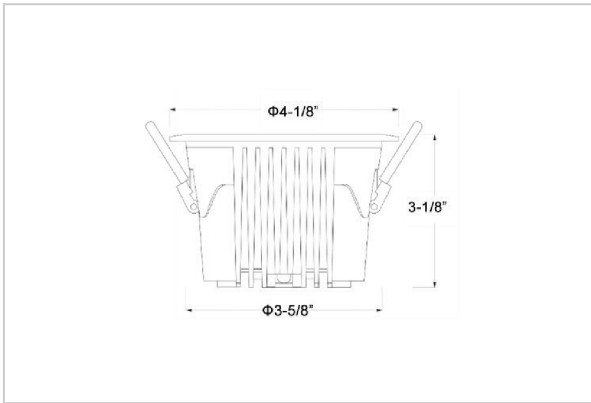

Ocul Down Lights

ITEM SKU#: 662187496887

Product Code : IK-ROCULDL-15W-30K-WH-90C-15D

Voltage	100 - 277 V AC, 50-60 Hz
Lumen Output	1895lm
Power	15W
Efficacy	140lm/w
CCT	3000K
CRI	>90
Beam Angle	15°
Light Distribution	Spot
LED Type	COB
LED Light Source	Osram SOLERIQ S 19
Start Time	Instant
Driver	Stand Alone (included)
Operating Position	Non - Swiveling Type
Dimming	On-Off / Triac / 0-10 V
Construction	Round
Mounting Type	Recessed
Heads	Single Head
Body Material	Aluminium Die cast
Finish	White
Height	3-1/8"
Diameter	4-1/8"
Cut Out	3-5/8"
Optics	Darklight Technology Black, Silver
Application Area	Classroom, Meeting Room, Office, Club, Home

Beam Spread (Options)

Spot 15°		Medium 24°		Flood 36°		Wide Flood 60°	
ft	Ø	ft	Ø	ft	Ø	ft	Ø
3.0	0.72	3.0	1.41	3.0	2.03	3.0	3.15
9.0	2.15	9.0	4.22	9.0	6.09	9.0	9.45
15.0	3.58	15.0	7.04	15.0	10.15	15.0	15.75

Ocul, a round shaped LED downlight made of aluminum die cast with high quality powder coated luminaire housing and optimum heat sink. Specular reflector & power grid /global connectors available with isolated LED Driver using Ultra bright OSRAM COB.