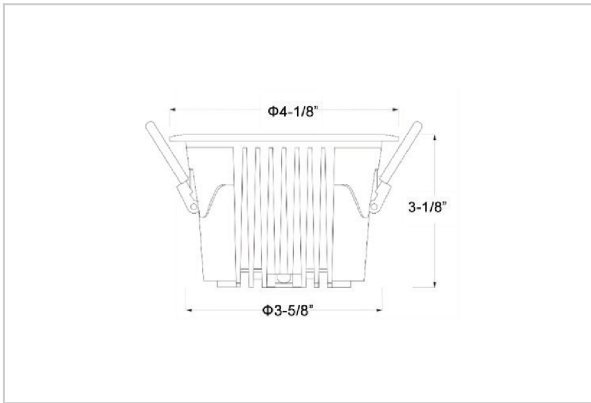

Ocul Down Lights

ITEM SKU#: 662187496870

Product Code : IK-ROCULDL-15W-27K-WH-90C-15D

Voltage	100 - 277 V AC, 50-60 Hz
Lumen Output	1800lm
Power	15W
Efficacy	140lm/w
CCT	2700K
CRI	>90
Beam Angle	15°
Light Distribution	Spot
LED Type	COB
LED Light Source	Osram SOLERIQ S 19
Start Time	Instant
Driver	Stand Alone (included)
Operating Position	Non - Swiveling Type
Dimming	On-Off / Triac / 0-10 V
Construction	Round
Mounting Type	Recessed
Heads	Single Head
Body Material	Aluminium Die cast
Finish	White
Height	3-1/8"
Diameter	4-1/8"
Cut Out	3-5/8"
Optics	Darklight Technology Black, Silver
Application Area	Classroom, Meeting Room, Office, Club, Home

Beam Spread (Options)

Spot 15°		Medium 24°		Flood 36°		Wide Flood 60°	
ft	Ø	ft	Ø	ft	Ø	ft	Ø
3.0	0.72	3.0	1.41	3.0	2.03	3.0	3.15
9.0	2.15	9.0	4.22	9.0	6.09	9.0	9.45
15.0	3.58	15.0	7.04	15.0	10.15	15.0	15.75

Ocul, a round shaped LED downlight made of aluminum die cast with high quality powder coated luminaire housing and optimum heat sink. Specular reflector & power grid /global connectors available with isolated LED Driver using Ultra bright OSRAM COB.