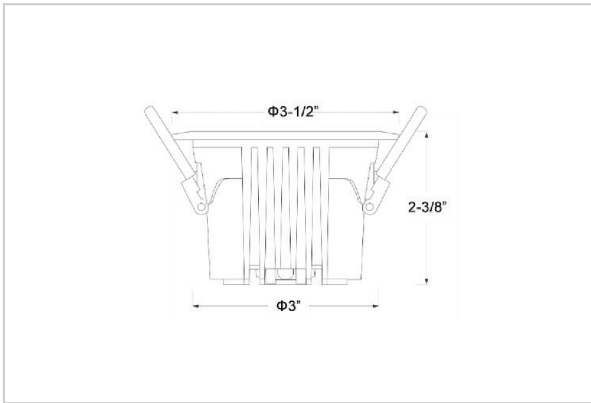

## Product Code : IK-ROCULDL-08W-40K-WH-90C-36D

Voltage	100 - 277 V AC, 50-60 Hz
Lumen Output	1400lm
Power	8W
Efficacy	140lm/w
CCT	4000K
CRI	>90
Beam Angle	36°
Light Distribution	Flood
LED Type	COB
LED Light Source	Osram SOLERIQ S 19
Start Time	Instant
Driver	Stand Alone (included)
Operating Position	Non - Swiveling Type
Dimming	On-Off / Triac / 0-10 V
Construction	Round
Mounting Type	Recessed
Heads	Single Head
Body Material	Aluminium Die cast
Finish	White
Height	2-3/8"
Diameter	3-1/2"
Cut Out	3"
Optics	Darklight Technology Black, Silver
Application Area	Classroom, Meeting Room, Office, Club, Home

### Beam Spread (Options)

Spot 15°		Medium 24°		Flood 36°		Wide Flood 60°	
ft	Ø	ft	Ø	ft	Ø	ft	Ø
3.0	0.72	3.0	1.41	3.0	2.03	3.0	3.15
9.0	2.15	9.0	4.22	9.0	6.09	9.0	9.45
15.0	3.58	15.0	7.04	15.0	10.15	15.0	15.75

Ocul, a round shaped LED downlight made of aluminum die cast with high quality powder coated luminaire housing and optimum heat sink. Specular reflector & power grid /global connectors available with isolated LED Driver using Ultra bright OSRAM COB.