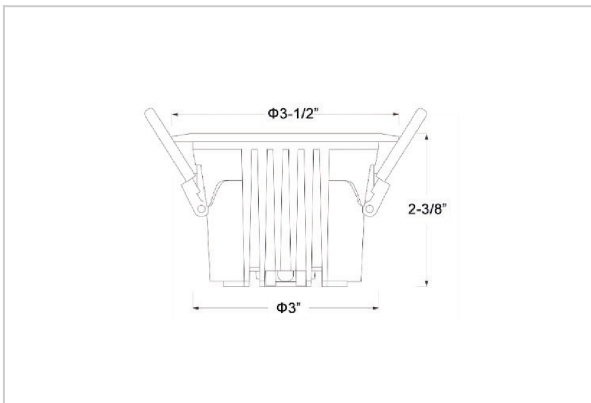

## Product Code : IK-ROCULDL-08W-35K-WH-90C-36D

Voltage	100 - 277 V AC, 50-60 Hz
Lumen Output	1330lm
Power	8W
Efficacy	140lm/w
CCT	3500K
CRI	>90
Beam Angle	36°
Light Distribution	Flood
LED Type	COB
LED Light Source	Osram SOLERIQ S 19
Start Time	Instant
Driver	Stand Alone (included)
Operating Position	Non - Swiveling Type
Dimming	On-Off / Triac / 0-10 V
Construction	Round
Mounting Type	Recessed
Heads	Single Head
Body Material	Aluminium Die cast
Finish	White
Height	2-3/8"
Diameter	3-1/2"
Cut Out	3"
Optics	Darklight Technology Black, Silver
Application Area	Classroom, Meeting Room, Office, Club, Home

### Beam Spread (Options)

Spot	15°	Medium	24°	Flood	36°	Wide Flood	60°
ft	Ø	ft	Ø	ft	Ø	ft	Ø
3.0	0.72	3.0	1.41	3.0	2.03	3.0	3.15
9.0	2.15	9.0	4.22	9.0	6.09	9.0	9.45
15.0	3.58	15.0	7.04	15.0	10.15	15.0	15.75

Ocul, a round shaped LED downlight made of aluminum die cast with high quality powder coated luminaire housing and optimum heat sink. Specular reflector & power grid /global connectors available with isolated LED Driver using Ultra bright OSRAM COB.