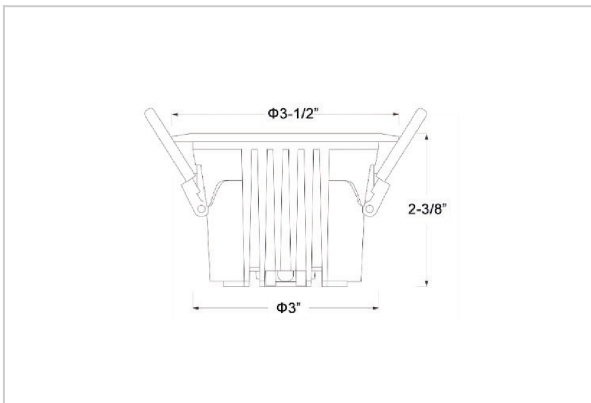

## Product Code : IK-ROCULDL-08W-35K-WH-90C-15D

Voltage	100 - 277 V AC, 50-60 Hz
Lumen Output	1330lm
Power	8W
Efficacy	140lm/w
CCT	3500K
CRI	>90
Beam Angle	15°
Light Distribution	Spot
LED Type	COB
LED Light Source	Osram SOLERIQ S 19
Start Time	Instant
Driver	Stand Alone (included)
Operating Position	Non - Swiveling Type
Dimming	On-Off / Triac / 0-10 V
Construction	Round
Mounting Type	Recessed
Heads	Single Head
Body Material	Aluminium Die cast
Finish	White
Height	2-3/8"
Diameter	3-1/2"
Cut Out	3"
Optics	Darklight Technology Black, Silver
Application Area	Classroom, Meeting Room, Office, Club, Home

### Beam Spread (Options)

Spot 15°		Medium 24°		Flood 36°		Wide Flood 60°	
ft	Ø	ft	Ø	ft	Ø	ft	Ø
3.0	0.72	3.0	1.41	3.0	2.03	3.0	3.15
9.0	2.15	9.0	4.22	9.0	6.09	9.0	9.45
15.0	3.58	15.0	7.04	15.0	10.15	15.0	15.75

Ocul, a round shaped LED downlight made of aluminum die cast with high quality powder coated luminaire housing and optimum heat sink. Specular reflector & power grid /global connectors available with isolated LED Driver using Ultra bright OSRAM COB.