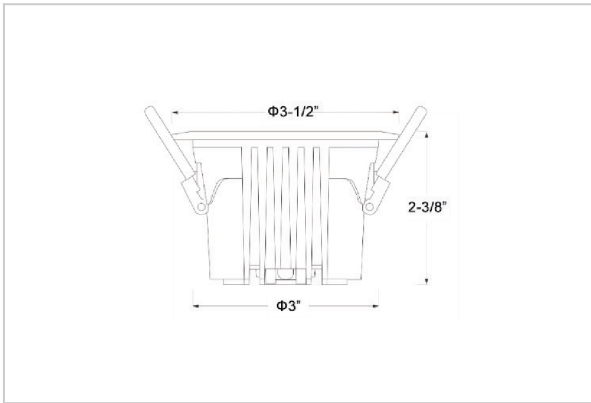

Ocul Down Lights

ITEM SKU#: 662187496719

Product Code : IK-ROCULDL-08W-30K-WH-90C-15D

Voltage	100 - 277 V AC, 50-60 Hz
Lumen Output	1264lm
Power	8W
Efficacy	140lm/w
CCT	3000K
CRI	>90
Beam Angle	15°
Light Distribution	Spot
LED Type	COB
LED Light Source	Osram SOLERIQ S 19
Start Time	Instant
Driver	Stand Alone (included)
Operating Position	Non - Swiveling Type
Dimming	On-Off / Triac / 0-10 V
Construction	Round
Mounting Type	Recessed
Heads	Single Head
Body Material	Aluminium Die cast
Finish	White
Height	2-3/8"
Diameter	3-1/2"
Cut Out	3"
Optics	Darklight Technology Black, Silver
Application Area	Classroom, Meeting Room, Office, Club, Home

Beam Spread (Options)

Spot 15°		Medium 24°		Flood 36°		Wide Flood 60°	
ft	Ø	ft	Ø	ft	Ø	ft	Ø
3.0	0.72	3.0	1.41	3.0	2.03	3.0	3.15
9.0	2.15	9.0	4.22	9.0	6.09	9.0	9.45
15.0	3.58	15.0	7.04	15.0	10.15	15.0	15.75

Ocul, a round shaped LED downlight made of aluminum die cast with high quality powder coated luminaire housing and optimum heat sink. Specular reflector & power grid /global connectors available with isolated LED Driver using Ultra bright OSRAM COB.