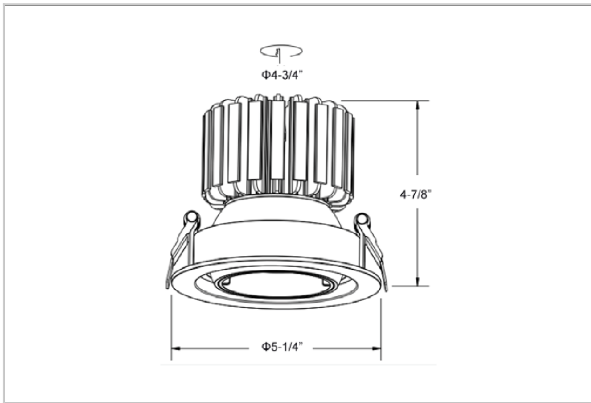

Nova Down Lights

ITEM SKU#: 662187496665

Product Code : IK-RNOVADL-30W-27K-WH-90C-36D

Voltage	100 - 277 V AC, 50-60 Hz
Lumen Output	2700lm
Power	30W
Efficacy	90lm/w
CCT	2700K
CRI	>90
Beam Angle	36°
Light Distribution	Flood
LED Light Source	Osram SOLERIQ S 19
Start Time	Instant
Driver	Stand Alone (included)
Operating Position	Swiveling Type, 360D
Dimming	On-Off / Triac / 0-10 V
Construction	Round
Mounting Type	Recessed
Heads	Single Head
Body Material	Aluminium Die cast
Finish	White
Height	4-7/8"
Diameter	5-1/4"
Cut Out	4-3/4"
Optics	Darklight Technology Black, Silver
Application Area	Guest Room, Corridor, Restaurant, Meeting Room Club, Hall, Hotel Entrance

Beam Spread (Options)

Spot	15°		Medium 24°		Flood 36°	
	ft	Ø	ft	Ø	ft	Ø
3.0	0.72	3.0	1.41	3.0	2.03	
9.0	2.15	9.0	4.22	9.0	6.09	
15.0	3.58	15.0	7.04	15.0	10.15	

Nova, a round shaped LED downlight made of aluminum die cast with high quality powder coated luminaire housing and optimum heat sink. The specular darklight reflector in this store light allows outstanding visual comfort to the visitors so that they are able to explore the merchandise at ease.