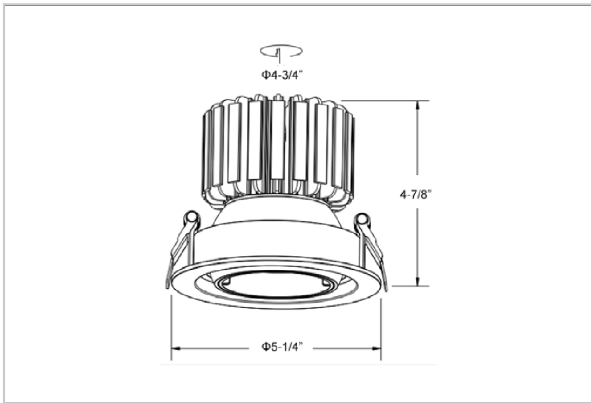

Nova Down Lights

ITEM SKU#: 662187496627

Product Code : IK-RNOVADL-30W-27K-WH-90C-24D

Voltage	100 - 277 V AC, 50-60 Hz
Lumen Output	2700lm
Power	30W
Efficacy	90lm/w
CCT	2700K
CRI	>90
Beam Angle	24°
Light Distribution	Medium
LED Light Source	Osram SOLERIQ S 19
Start Time	Instant
Driver	Stand Alone (included)
Operating Position	Swiveling Type, 360D
Dimming	On-Off / Triac / 0-10 V
Construction	Round
Mounting Type	Recessed
Heads	Single Head
Body Material	Aluminium Die cast
Finish	White
Height	4-7/8"
Diameter	5-1/4"
Cut Out	4-3/4"
Optics	Darklight Technology Black, Silver
Application Area	Guest Room, Corridor, Restaurant, Meeting Room Club, Hall, Hotel Entrance

Beam Spread (Options)

Spot	15°		Medium 24°		Flood 36°	
	ft	Ø	ft	Ø	ft	Ø
3.0	0.72	3.0	1.41	3.0	2.03	
9.0	2.15	9.0	4.22	9.0	6.09	
15.0	3.58	15.0	7.04	15.0	10.15	

Nova, a round shaped LED downlight made of aluminum die cast with high quality powder coated luminaire housing and optimum heat sink. The specular darklight reflector in this store light allows outstanding visual comfort to the visitors so that they are able to explore the merchandise at ease.