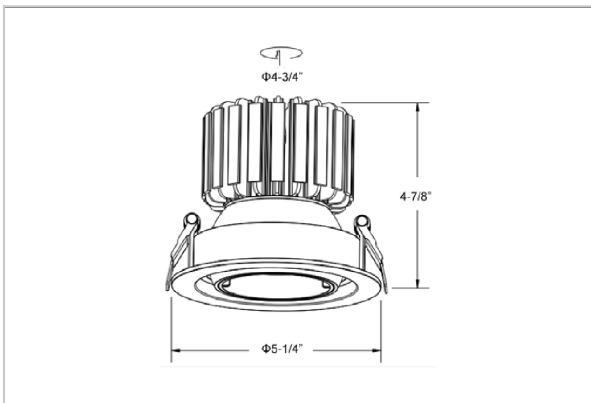

Nova Down Lights

ITEM SKU#: 662187496610

Product Code : IK-RNOVADL-30W-50K-WH-90C-15D

Voltage	100 - 277 V AC, 50-60 Hz
Lumen Output	2700lm
Power	30W
Efficacy	90lm/w
CCT	5000K
CRI	>90
Beam Angle	15°
Light Distribution	Spot
LED Light Source	Osram SOLERIQ S 19
Start Time	Instant
Driver	Stand Alone (included)
Operating Position	Swiveling Type, 360D
Dimming	On-Off / Triac / 0-10 V
Construction	Round
Mounting Type	Recessed
Heads	Single Head
Body Material	Aluminium Die cast
Finish	White
Height	4-7/8"
Diameter	5-1/4"
Cut Out	4-3/4"
Optics	Darklight Technology Black, Silver
Application Area	Guest Room, Corridor, Restaurant, Meeting Room Club, Hall, Hotel Entrance

Beam Spread (Options)

Spot 15°		Medium 24°		Flood 36°	
ft	Ø	ft	Ø	ft	Ø
3.0	0.72	3.0	1.41	3.0	2.03
9.0	2.15	9.0	4.22	9.0	6.09
15.0	3.58	15.0	7.04	15.0	10.15

Nova, a round shaped LED downlight made of aluminum die cast with high quality powder coated luminaire housing and optimum heat sink. The specular darklight reflector in this store light allows outstanding visual comfort to the visitors so that they are able to explore the merchandise at ease.