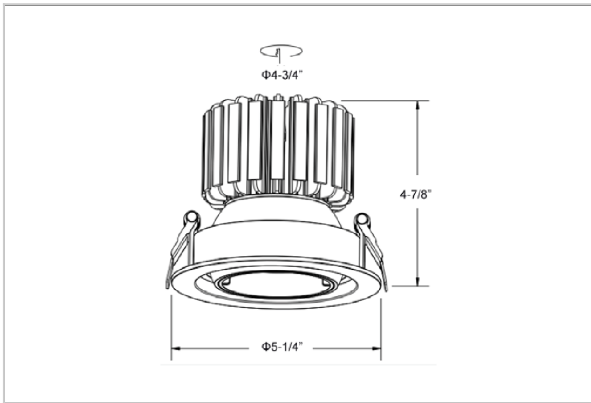

## Product Code : IK-RNOVADL-30W-30K-WH-90C-15D

Voltage	100 - 277 V AC, 50-60 Hz
Lumen Output	2700lm
Power	30W
Efficacy	90lm/w
CCT	3000K
CRI	>90
Beam Angle	15°
Light Distribution	Spot
LED Light Source	Osram SOLERIQ S 19
Start Time	Instant
Driver	Stand Alone (included)
Operating Position	Swiveling Type, 360D
Dimming	On-Off / Triac / 0-10 V
Construction	Round
Mounting Type	Recessed
Heads	Single Head
Body Material	Aluminium Die cast
Finish	White
Height	4-7/8"
Diameter	5-1/4"
Cut Out	4-3/4"
Optics	Darklight Technology Black, Silver
Application Area	Guest Room, Corridor, Restaurant, Meeting Room Club, Hall, Hotel Entrance

### Beam Spread (Options)

Spot 15°		Medium 24°		Flood 36°	
ft	Ø	ft	Ø	ft	Ø
3.0	0.72	3.0	1.41	3.0	2.03
9.0	2.15	9.0	4.22	9.0	6.09
15.0	3.58	15.0	7.04	15.0	10.15

Nova, a round shaped LED downlight made of aluminum die cast with high quality powder coated luminaire housing and optimum heat sink. The specular darklight reflector in this store light allows outstanding visual comfort to the visitors so that they are able to explore the merchandise at ease.