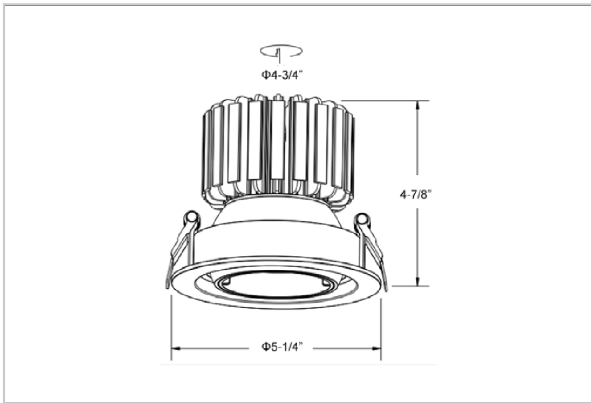

Nova Down Lights

ITEM SKU#: 662187496566

Product Code : IK-RNOVADL-30W-27K-WH-90C-15D

Voltage	100 - 277 V AC, 50-60 Hz
Lumen Output	2700lm
Power	30W
Efficacy	90lm/w
CCT	2700K
CRI	>90
Beam Angle	15°
Light Distribution	Spot
LED Light Source	Osram SOLERIQ S 19
Start Time	Instant
Driver	Stand Alone (included)
Operating Position	Swiveling Type, 360D
Dimming	On-Off / Triac / 0-10 V
Construction	Round
Mounting Type	Recessed
Heads	Single Head
Body Material	Aluminium Die cast
Finish	White
Height	4-7/8"
Diameter	5-1/4"
Cut Out	4-3/4"
Optics	Darklight Technology Black, Silver
Application Area	Guest Room, Corridor, Restaurant, Meeting Room Club, Hall, Hotel Entrance

Beam Spread (Options)

Spot 15°		Medium 24°		Flood 36°	
ft	Ø	ft	Ø	ft	Ø
3.0	0.72	3.0	1.41	3.0	2.03
9.0	2.15	9.0	4.22	9.0	6.09
15.0	3.58	15.0	7.04	15.0	10.15

Nova, a round shaped LED downlight made of aluminum die cast with high quality powder coated luminaire housing and optimum heat sink. The specular darklight reflector in this store light allows outstanding visual comfort to the visitors so that they are able to explore the merchandise at ease.