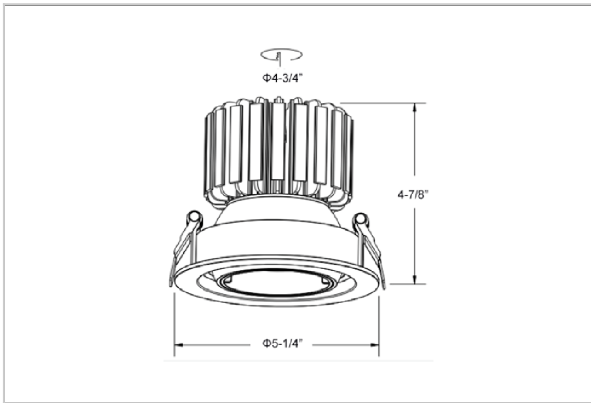

Nova Down Lights

ITEM SKU#: 662187496542

Product Code : IK-RNOVADL-20W-40K-WH-90C-36D

Voltage	100 - 277 V AC, 50-60 Hz
Lumen Output	1600lm
Power	20W
Efficacy	80lm/w
CCT	4000K
CRI	>90
Beam Angle	36°
Light Distribution	Flood
LED Light Source	Osram SOLERIQ S 19
Start Time	Instant
Driver	Stand Alone (included)
Operating Position	Swiveling Type, 360D
Dimming	On-Off / Triac / 0-10 V
Construction	Round
Mounting Type	Recessed
Heads	Single Head
Body Material	Aluminium Die cast
Finish	White
Height	4-7/8"
Diameter	5-1/4"
Cut Out	4-3/4"
Optics	Darklight Technology Black, Silver
Application Area	Guest Room, Corridor, Restaurant, Meeting Room Club, Hall, Hotel Entrance

Beam Spread (Options)

Spot	15°		Medium 24°		Flood 36°	
	ft	Ø	ft	Ø	ft	Ø
3.0	0.72	3.0	1.41	3.0	2.03	
9.0	2.15	9.0	4.22	9.0	6.09	
15.0	3.58	15.0	7.04	15.0	10.15	

Nova, a round shaped LED downlight made of aluminum die cast with high quality powder coated luminaire housing and optimum heat sink. The specular darklight reflector in this store light allows outstanding visual comfort to the visitors so that they are able to explore the merchandise at ease.