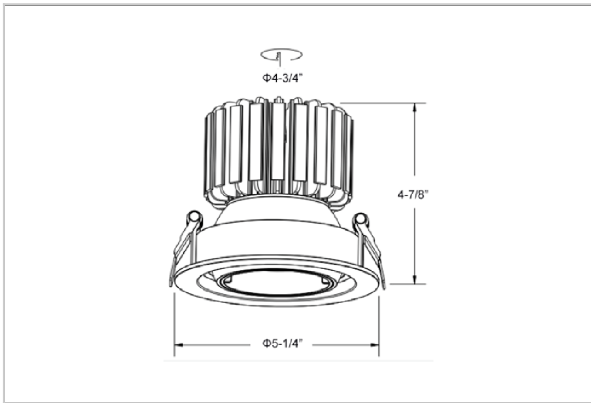

Nova Down Lights

ITEM SKU#: 662187496528

Product Code : IK-RNOVADL-20W-27K-WH-90C-36D

Voltage	100 - 277 V AC, 50-60 Hz
Lumen Output	1600lm
Power	20W
Efficacy	80lm/w
CCT	2700K
CRI	>90
Beam Angle	36°
Light Distribution	Flood
LED Light Source	Osram SOLERIQ S 19
Start Time	Instant
Driver	Stand Alone (included)
Operating Position	Swiveling Type, 360D
Dimming	On-Off / Triac / 0-10 V
Construction	Round
Mounting Type	Recessed
Heads	Single Head
Body Material	Aluminium Die cast
Finish	White
Height	4-7/8"
Diameter	5-1/4"
Cut Out	4-3/4"
Optics	Darklight Technology Black, Silver
Application Area	Guest Room, Corridor, Restaurant, Meeting Room Club, Hall, Hotel Entrance

Beam Spread (Options)

Spot	15°		Medium 24°		Flood 36°	
	ft	Ø	ft	Ø	ft	Ø
3.0	0.72	3.0	1.41	3.0	2.03	
9.0	2.15	9.0	4.22	9.0	6.09	
15.0	3.58	15.0	7.04	15.0	10.15	

Nova, a round shaped LED downlight made of aluminum die cast with high quality powder coated luminaire housing and optimum heat sink. The specular darklight reflector in this store light allows outstanding visual comfort to the visitors so that they are able to explore the merchandise at ease.