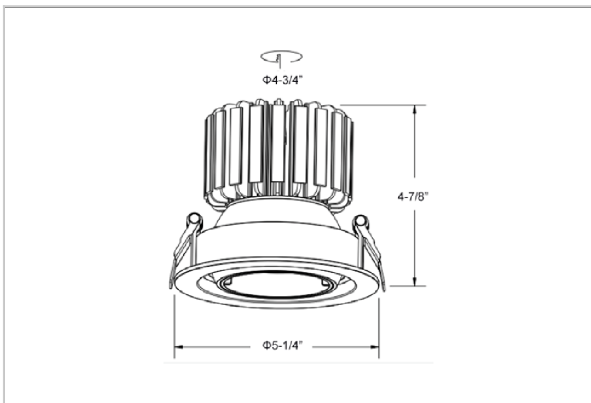

Nova Down Lights

ITEM SKU#: 662187496511

Product Code : IK-RNOVADL-20W-50K-WH-90C-24D

Voltage	100 - 277 V AC, 50-60 Hz
Lumen Output	1600lm
Power	20W
Efficacy	80lm/w
CCT	5000K
CRI	>90
Beam Angle	24°
Light Distribution	Medium
LED Light Source	Osram SOLERIQ S 19
Start Time	Instant
Driver	Stand Alone (included)
Operating Position	Swiveling Type, 360D
Dimming	On-Off / Triac / 0-10 V
Construction	Round
Mounting Type	Recessed
Heads	Single Head
Body Material	Aluminium Die cast
Finish	White
Height	4-7/8"
Diameter	5-1/4"
Cut Out	4-3/4"
Optics	Darklight Technology Black, Silver
Application Area	Guest Room, Corridor, Restaurant, Meeting Room Club, Hall, Hotel Entrance

Beam Spread (Options)

Spot	15°		Medium 24°		Flood 36°	
	ft	Ø	ft	Ø	ft	Ø
3.0	0.72	3.0	1.41	3.0	2.03	
9.0	2.15	9.0	4.22	9.0	6.09	
15.0	3.58	15.0	7.04	15.0	10.15	

Nova, a round shaped LED downlight made of aluminum die cast with high quality powder coated luminaire housing and optimum heat sink. The specular darklight reflector in this store light allows outstanding visual comfort to the visitors so that they are able to explore the merchandise at ease.