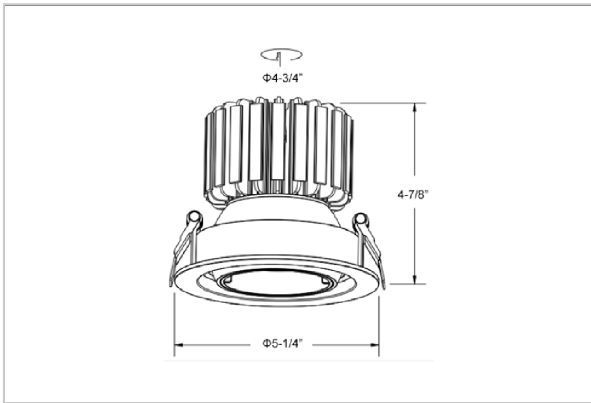

Nova Down Lights

ITEM SKU#: 662187496511

Product Code : IK-RNOVADL-20W-50K-WH-90C-24D

Voltage	100 - 277 V AC, 50-60 Hz
Lumen Output	1600lm
Power	20W
Efficacy	80lm/w
CCT	5000K
CRI	>90
Beam Angle	24°
Light Distribution	Medium
LED Light Source	Osram SOLERIQ S 19
Start Time	Instant
Driver	Stand Alone (included)
Operating Position	Swiveling Type, 360D
Dimming	On-Off / Triac / 0-10 V
Construction	Round
Mounting Type	Recessed
Heads	Single Head
Body Material	Aluminium Die cast
Finish	White
Height	4-7/8"
Diameter	5-1/4"
Cut Out	4-3/4"
Optics	Darklight Technology Black, Silver
Application Area	Guest Room, Corridor, Restaurant, Meeting Room Club, Hall, Hotel Entrance

Beam Spread (Options)

Spot	15°		Medium 24°		Flood 36°	
	ft	Ø	ft	Ø	ft	Ø
3.0	0.72	3.0	1.41	3.0	2.03	
9.0	2.15	9.0	4.22	9.0	6.09	
15.0	3.58	15.0	7.04	15.0	10.15	

Nova, a round shaped LED downlight made of aluminum die cast with high quality powder coated luminaire housing and optimum heat sink. The specular darklight reflector in this store light allows outstanding visual comfort to the visitors so that they are able to explore the merchandise at ease.