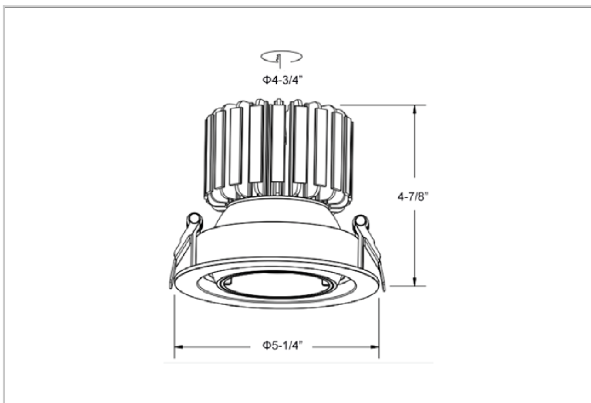

Nova Down Lights

ITEM SKU#: 662187496498

Product Code : IK-RNOVADL-20W-30K-WH-90C-24D

Voltage	100 - 277 V AC, 50-60 Hz
Lumen Output	1600lm
Power	20W
Efficacy	80lm/w
CCT	3000K
CRI	>90
Beam Angle	24°
Light Distribution	Medium
LED Light Source	Osram SOLERIQ S 19
Start Time	Instant
Driver	Stand Alone (included)
Operating Position	Swiveling Type, 360D
Dimming	On-Off / Triac / 0-10 V
Construction	Round
Mounting Type	Recessed
Heads	Single Head
Body Material	Aluminium Die cast
Finish	White
Height	4-7/8"
Diameter	5-1/4"
Cut Out	4-3/4"
Optics	Darklight Technology Black, Silver
Application Area	Guest Room, Corridor, Restaurant, Meeting Room Club, Hall, Hotel Entrance

Beam Spread (Options)

Spot	15°		Medium 24°		Flood 36°	
	ft	Ø	ft	Ø	ft	Ø
3.0	0.72	3.0	1.41	3.0	2.03	
9.0	2.15	9.0	4.22	9.0	6.09	
15.0	3.58	15.0	7.04	15.0	10.15	

Nova, a round shaped LED downlight made of aluminum die cast with high quality powder coated luminaire housing and optimum heat sink. The specular darklight reflector in this store light allows outstanding visual comfort to the visitors so that they are able to explore the merchandise at ease.