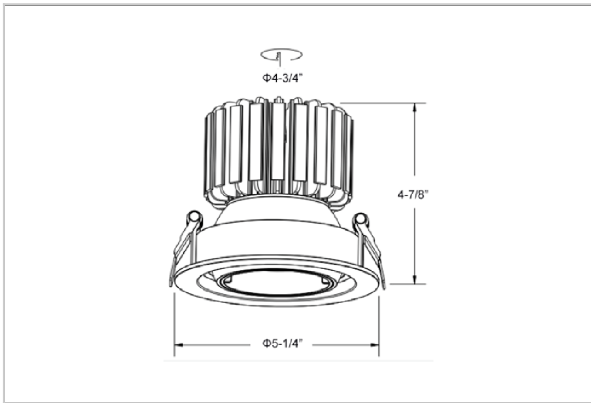

Nova Down Lights

ITEM SKU#: 662187496498

Product Code : IK-RNOVADL-20W-30K-WH-90C-24D

| | |
|--------------------|---|
| Voltage | 100 - 277 V AC, 50-60 Hz |
| Lumen Output | 1600lm |
| Power | 20W |
| Efficacy | 80lm/w |
| CCT | 3000K |
| CRI | >90 |
| Beam Angle | 24° |
| Light Distribution | Medium |
| LED Light Source | Osram SOLERIQ S 19 |
| Start Time | Instant |
| Driver | Stand Alone (included) |
| Operating Position | Swiveling Type, 360D |
| Dimming | On-Off / Triac / 0-10 V |
| Construction | Round |
| Mounting Type | Recessed |
| Heads | Single Head |
| Body Material | Aluminium Die cast |
| Finish | White |
| Height | 4-7/8" |
| Diameter | 5-1/4" |
| Cut Out | 4-3/4" |
| Optics | Darklight Technology Black, Silver |
| Application Area | Guest Room, Corridor, Restaurant, Meeting Room Club, Hall, Hotel Entrance |

Beam Spread (Options)

| Spot | 15° | | Medium 24° | | Flood 36° | |
|------|------|------|------------|------|-----------|---|
| | ft | Ø | ft | Ø | ft | Ø |
| 3.0 | 0.72 | 3.0 | 1.41 | 3.0 | 2.03 | |
| 9.0 | 2.15 | 9.0 | 4.22 | 9.0 | 6.09 | |
| 15.0 | 3.58 | 15.0 | 7.04 | 15.0 | 10.15 | |

Nova, a round shaped LED downlight made of aluminum die cast with high quality powder coated luminaire housing and optimum heat sink. The specular darklight reflector in this store light allows outstanding visual comfort to the visitors so that they are able to explore the merchandise at ease.