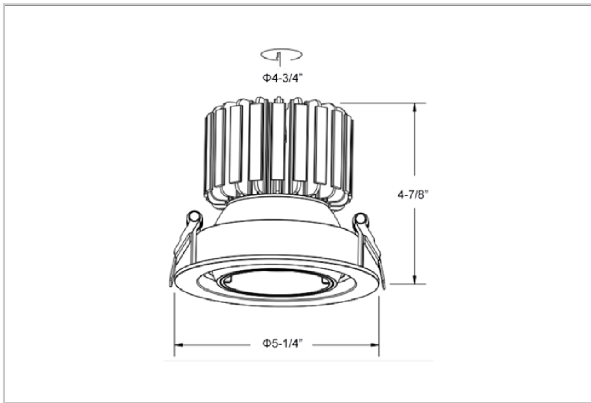

## Product Code : IK-RNOVADL-20W-27K-WH-90C-24D

Voltage	100 - 277 V AC, 50-60 Hz
Lumen Output	1600lm
Power	20W
Efficacy	80lm/w
CCT	2700K
CRI	>90
Beam Angle	24°
Light Distribution	Medium
LED Light Source	Osram SOLERIQ S 19
Start Time	Instant
Driver	Stand Alone (included)
Operating Position	Swiveling Type, 360D
Dimming	On-Off / Triac / 0-10 V
Construction	Round
Mounting Type	Recessed
Heads	Single Head
Body Material	Aluminium Die cast
Finish	White
Height	4-7/8"
Diameter	5-1/4"
Cut Out	4-3/4"
Optics	Darklight Technology Black, Silver
Application Area	Guest Room, Corridor, Restaurant, Meeting Room Club, Hall, Hotel Entrance

### Beam Spread (Options)

Spot	15°		Medium 24°		Flood 36°	
	ft	Ø	ft	Ø	ft	Ø
3.0	0.72	3.0	1.41	3.0	2.03	
9.0	2.15	9.0	4.22	9.0	6.09	
15.0	3.58	15.0	7.04	15.0	10.15	

Nova, a round shaped LED downlight made of aluminum die cast with high quality powder coated luminaire housing and optimum heat sink. The specular darklight reflector in this store light allows outstanding visual comfort to the visitors so that they are able to explore the merchandise at ease.