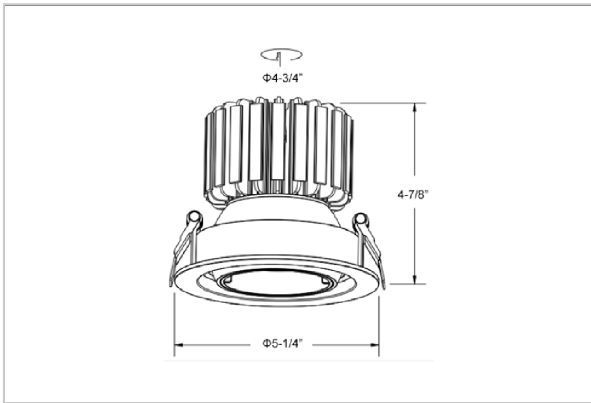

Nova Down Lights

ITEM SKU#: 662187496474

Product Code : IK-RNOVADL-20W-50K-WH-90C-15D

Voltage	100 - 277 V AC, 50-60 Hz
Lumen Output	1600lm
Power	20W
Efficacy	80lm/w
CCT	5000K
CRI	>90
Beam Angle	15°
Light Distribution	Spot
LED Light Source	Osram SOLERIQ S 19
Start Time	Instant
Driver	Stand Alone (included)
Operating Position	Swiveling Type, 360D
Dimming	On-Off / Triac / 0-10 V
Construction	Round
Mounting Type	Recessed
Heads	Single Head
Body Material	Aluminium Die cast
Finish	White
Height	4-7/8"
Diameter	5-1/4"
Cut Out	4-3/4"
Optics	Darklight Technology Black, Silver
Application Area	Guest Room, Corridor, Restaurant, Meeting Room Club, Hall, Hotel Entrance

Beam Spread (Options)

Spot 15°		Medium 24°		Flood 36°	
ft	Ø	ft	Ø	ft	Ø
3.0	0.72	3.0	1.41	3.0	2.03
9.0	2.15	9.0	4.22	9.0	6.09
15.0	3.58	15.0	7.04	15.0	10.15

Nova, a round shaped LED downlight made of aluminum die cast with high quality powder coated luminaire housing and optimum heat sink. The specular darklight reflector in this store light allows outstanding visual comfort to the visitors so that they are able to explore the merchandise at ease.