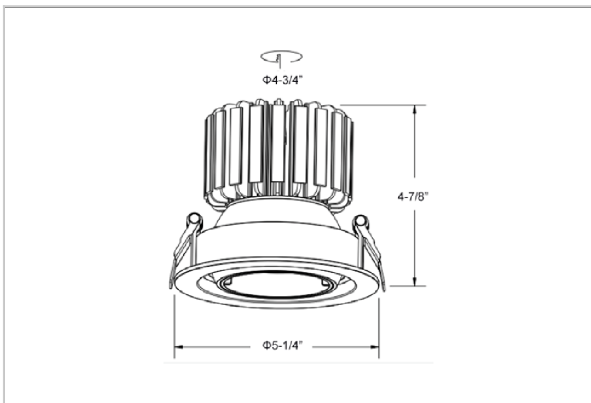

## Product Code : IK-RNOVADL-20W-30K-WH-90C-15D

Voltage	100 - 277 V AC, 50-60 Hz
Lumen Output	1600lm
Power	20W
Efficacy	80lm/w
CCT	3000K
CRI	>90
Beam Angle	15°
Light Distribution	Spot
LED Light Source	Osram SOLERIQ S 19
Start Time	Instant
Driver	Stand Alone (included)
Operating Position	Swiveling Type, 360D
Dimming	On-Off / Triac / 0-10 V
Construction	Round
Mounting Type	Recessed
Heads	Single Head
Body Material	Aluminium Die cast
Finish	White
Height	4-7/8"
Diameter	5-1/4"
Cut Out	4-3/4"
Optics	Darklight Technology Black, Silver
Application Area	Guest Room, Corridor, Restaurant, Meeting Room Club, Hall, Hotel Entrance

### Beam Spread (Options)

Spot 15°		Medium 24°		Flood 36°	
ft	Ø	ft	Ø	ft	Ø
3.0	0.72	3.0	1.41	3.0	2.03
9.0	2.15	9.0	4.22	9.0	6.09
15.0	3.58	15.0	7.04	15.0	10.15

Nova, a round shaped LED downlight made of aluminum die cast with high quality powder coated luminaire housing and optimum heat sink. The specular darklight reflector in this store light allows outstanding visual comfort to the visitors so that they are able to explore the merchandise at ease.