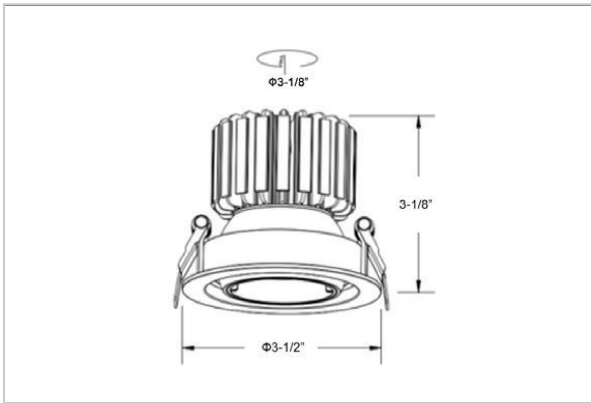

Nova Down Lights

ITEM SKU#: 662187496429

Product Code : IK-RNOVADL-12W-50K-WH-90C-36D

Voltage	100 - 277 V AC, 50-60 Hz
Lumen Output	1080lm
Power	12W
Efficacy	90lm/w
CCT	5000K
CRI	>90
Beam Angle	36°
Light Distribution	Flood
LED Light Source	Osram SOLERIQ S 19
Start Time	Instant
Driver	Stand Alone (included)
Operating Position	Swiveling Type, 360D
Dimming	On-Off / Triac / 0-10 V
Construction	Round
Mounting Type	Recessed
Heads	Single Head
Body Material	Aluminium Die cast
Finish	White
Height	3-1/8"
Diameter	3-1/2"
Cut Out	3-1/8"
Optics	Darklight Technology Black, Silver
Application Area	Guest Room, Corridor, Restaurant, Meeting Room Club, Hall, Hotel Entrance

Beam Spread (Options)

Spot	15°		Medium 24°		Flood 36°	
	ft	Ø	ft	Ø	ft	Ø
3.0	0.72	3.0	1.41	3.0	2.03	
9.0	2.15	9.0	4.22	9.0	6.09	
15.0	3.58	15.0	7.04	15.0	10.15	

Nova, a round shaped LED downlight made of aluminum die cast with high quality powder coated luminaire housing and optimum heat sink. The specular darklight reflector in this store light allows outstanding visual comfort to the visitors so that they are able to explore the merchandise at ease.