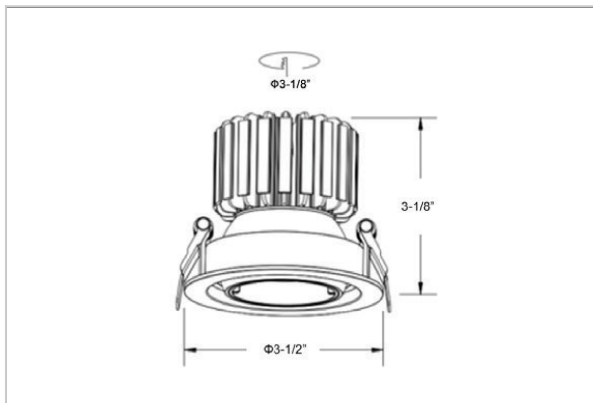

Nova Down Lights

ITEM SKU#: 662187496412

Product Code : IK-RNOVADL-12W-40K-WH-90C-36D

Voltage	100 - 277 V AC, 50-60 Hz
Lumen Output	1080lm
Power	12W
Efficacy	90lm/w
CCT	4000K
CRI	>90
Beam Angle	36°
Light Distribution	Flood
LED Light Source	Osram SOLERIQ S 19
Start Time	Instant
Driver	Stand Alone (included)
Operating Position	Swiveling Type, 360D
Dimming	On-Off / Triac / 0-10 V
Construction	Round
Mounting Type	Recessed
Heads	Single Head
Body Material	Aluminium Die cast
Finish	White
Height	3-1/8"
Diameter	3-1/2"
Cut Out	3-1/8"
Optics	Darklight Technology Black, Silver
Application Area	Guest Room, Corridor, Restaurant, Meeting Room Club, Hall, Hotel Entrance

Beam Spread (Options)

Spot	15°		Medium 24°		Flood 36°	
	ft	Ø	ft	Ø	ft	Ø
3.0	0.72	3.0	1.41	3.0	2.03	
9.0	2.15	9.0	4.22	9.0	6.09	
15.0	3.58	15.0	7.04	15.0	10.15	

Nova, a round shaped LED downlight made of aluminum die cast with high quality powder coated luminaire housing and optimum heat sink. The specular darklight reflector in this store light allows outstanding visual comfort to the visitors so that they are able to explore the merchandise at ease.