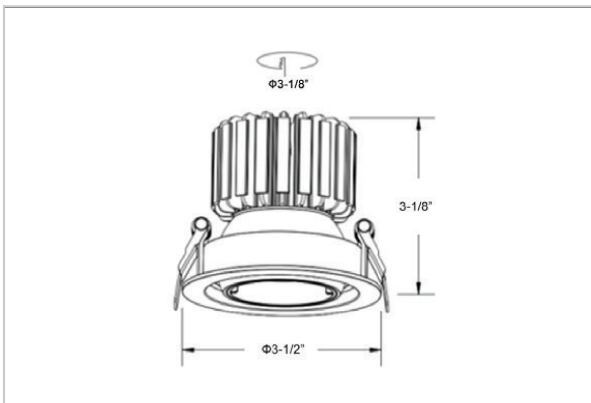

## Product Code : IK-RNOVADL-12W-40K-WH-90C-36D

Voltage	100 - 277 V AC, 50-60 Hz
Lumen Output	1080lm
Power	12W
Efficacy	90lm/w
CCT	4000K
CRI	>90
Beam Angle	36°
Light Distribution	Flood
LED Light Source	Osram SOLERIQ S 19
Start Time	Instant
Driver	Stand Alone (included)
Operating Position	Swiveling Type, 360D
Dimming	On-Off / Triac / 0-10 V
Construction	Round
Mounting Type	Recessed
Heads	Single Head
Body Material	Aluminium Die cast
Finish	White
Height	3-1/8"
Diameter	3-1/2"
Cut Out	3-1/8"
Optics	Darklight Technology Black, Silver
Application Area	Guest Room, Corridor, Restaurant, Meeting Room Club, Hall, Hotel Entrance

### Beam Spread (Options)

Spot	15°		Medium 24°		Flood 36°	
	ft	Ø	ft	Ø	ft	Ø
3.0	0.72	3.0	1.41	3.0	2.03	
9.0	2.15	9.0	4.22	9.0	6.09	
15.0	3.58	15.0	7.04	15.0	10.15	

Nova, a round shaped LED downlight made of aluminum die cast with high quality powder coated luminaire housing and optimum heat sink. The specular darklight reflector in this store light allows outstanding visual comfort to the visitors so that they are able to explore the merchandise at ease.