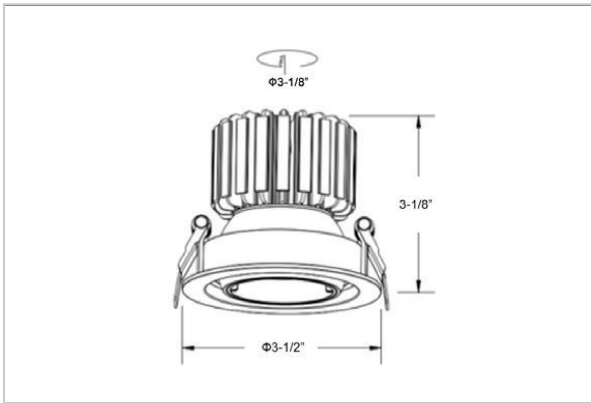

## Product Code : IK-RNOVADL-12W-40K-WH-90C-24D

Voltage	100 - 277 V AC, 50-60 Hz
Lumen Output	1080lm
Power	12W
Efficacy	90lm/w
CCT	4000K
CRI	>90
Beam Angle	24°
Light Distribution	Medium
LED Light Source	Osram SOLERIQ S 19
Start Time	Instant
Driver	Stand Alone (included)
Operating Position	Swiveling Type, 360D
Dimming	On-Off / Triac / 0-10 V
Construction	Round
Mounting Type	Recessed
Heads	Single Head
Body Material	Aluminium Die cast
Finish	White
Height	3-1/8"
Diameter	3-1/2"
Cut Out	3-1/8"
Optics	Darklight Technology Black, Silver
Application Area	Guest Room, Corridor, Restaurant, Meeting Room Club, Hall, Hotel Entrance

### Beam Spread (Options)

Spot	15°		Medium 24°		Flood 36°	
	ft	Ø	ft	Ø	ft	Ø
3.0	0.72	3.0	1.41	3.0	2.03	
9.0	2.15	9.0	4.22	9.0	6.09	
15.0	3.58	15.0	7.04	15.0	10.15	

Nova, a round shaped LED downlight made of aluminum die cast with high quality powder coated luminaire housing and optimum heat sink. The specular darklight reflector in this store light allows outstanding visual comfort to the visitors so that they are able to explore the merchandise at ease.