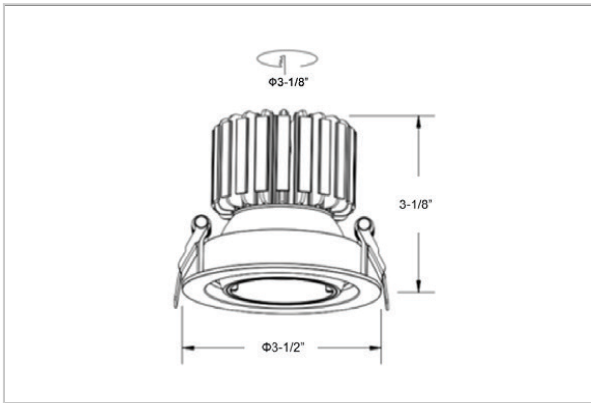

Nova Down Lights

ITEM SKU#: 662187496344

Product Code : IK-RNOVADL-12W-50K-WH-90C-15D

Voltage	100 - 277 V AC, 50-60 Hz
Lumen Output	1080lm
Power	12W
Efficacy	90lm/w
CCT	5000K
CRI	>90
Beam Angle	15°
Light Distribution	Spot
LED Light Source	Osram SOLERIQ S 19
Start Time	Instant
Driver	Stand Alone (included)
Operating Position	Swiveling Type, 360D
Dimming	On-Off / Triac / 0-10 V
Construction	Round
Mounting Type	Recessed
Heads	Single Head
Body Material	Aluminium Die cast
Finish	White
Height	3-1/8"
Diameter	3-1/2"
Cut Out	3-1/8"
Optics	Darklight Technology Black, Silver
Application Area	Guest Room, Corridor, Restaurant, Meeting Room Club, Hall, Hotel Entrance

Beam Spread (Options)

Spot 15°		Medium 24°		Flood 36°	
ft	Ø	ft	Ø	ft	Ø
3.0	0.72	3.0	1.41	3.0	2.03
9.0	2.15	9.0	4.22	9.0	6.09
15.0	3.58	15.0	7.04	15.0	10.15

Nova, a round shaped LED downlight made of aluminum die cast with high quality powder coated luminaire housing and optimum heat sink. The specular darklight reflector in this store light allows outstanding visual comfort to the visitors so that they are able to explore the merchandise at ease.