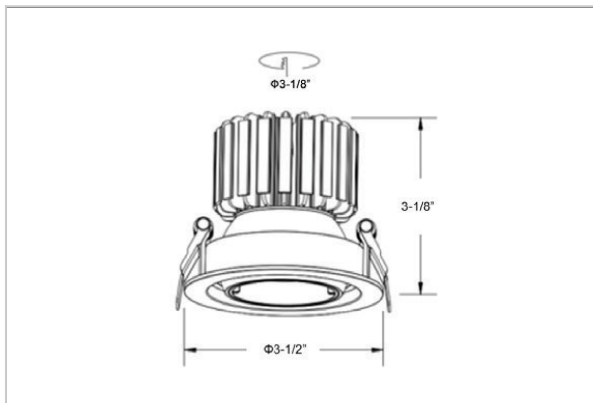

Nova Down Lights

ITEM SKU#: 662187496320

Product Code : IK-RNOVADL-12W-30K-WH-90C-15D

Voltage	100 - 277 V AC, 50-60 Hz
Lumen Output	1080lm
Power	12W
Efficacy	90lm/w
CCT	3000K
CRI	>90
Beam Angle	15°
Light Distribution	Spot
LED Light Source	Osram SOLERIQ S 19
Start Time	Instant
Driver	Stand Alone (included)
Operating Position	Swiveling Type, 360D
Dimming	On-Off / Triac / 0-10 V
Construction	Round
Mounting Type	Recessed
Heads	Single Head
Body Material	Aluminium Die cast
Finish	White
Height	3-1/8"
Diameter	3-1/2"
Cut Out	3-1/8"
Optics	Darklight Technology Black, Silver
Application Area	Guest Room, Corridor, Restaurant, Meeting Room Club, Hall, Hotel Entrance

Beam Spread (Options)

Spot 15°		Medium 24°		Flood 36°	
ft	Ø	ft	Ø	ft	Ø
3.0	0.72	3.0	1.41	3.0	2.03
9.0	2.15	9.0	4.22	9.0	6.09
15.0	3.58	15.0	7.04	15.0	10.15

Nova, a round shaped LED downlight made of aluminum die cast with high quality powder coated luminaire housing and optimum heat sink. The specular darklight reflector in this store light allows outstanding visual comfort to the visitors so that they are able to explore the merchandise at ease.