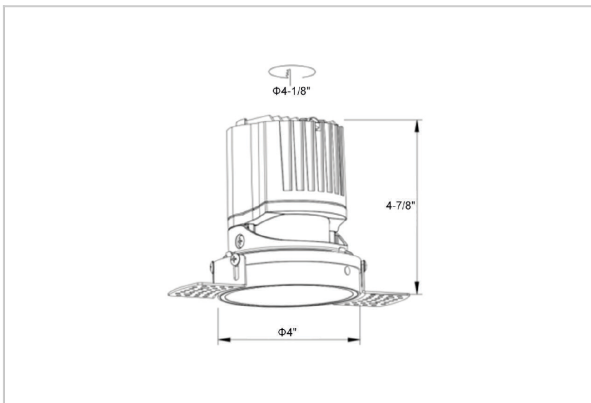

Lumos Down Lights

ITEM SKU#: 662187496290

Product Code : IK-RLUMOSDL-15W-35K-WH-90C-60D

Voltage	100 - 277 V AC, 50-60 Hz
Lumen Output	1355.65lm
Power	15W
Efficacy	140lm/w
CCT	3500K
CRI	>90
Beam Angle	60°
Light Distribution	Wide flood
LED Light Source	Osram SOLERIQ S 19
Start Time	Instant
Driver	Stand Alone (included)
Operating Position	Non - Swiveling Type
Dimming	On-Off / Triac / 0-10 V
Construction	Round
Mounting Type	Recessed
Heads	Single Head
Body Material	Aluminium Die cast
Finish	White
Height	4-7/8"
Diameter	5-1/8"
Cut Out	4-1/8"
Optics	Darklight Technology Black, Silver
Application Area	Guest Room, Corridor, Restaurant, Meeting Room Club, Hall, Hotel Entrance

Beam Spread (Options)

Spot	15°	Medium	24°	Flood	38°	Wide Flood	60°
ft	Ø	ft	Ø	ft	Ø	ft	Ø
3.0	0.72	3.0	1.41	3.0	2.03	3.0	3.15
9.0	2.15	9.0	4.22	9.0	6.09	9.0	9.45
15.0	3.58	15.0	7.04	15.0	10.15	15.0	15.75

Circular in design, this LED downlight is made up of aluminum die cast with high quality powder coated luminaire housing and optimum heat sink. Available in multiple wattages and beam angle, the luminaire renders greater flexibility in its application for store lighting. Moreover, the specular darklight reflector in this store light allows outstanding visual comfort to the visitors.