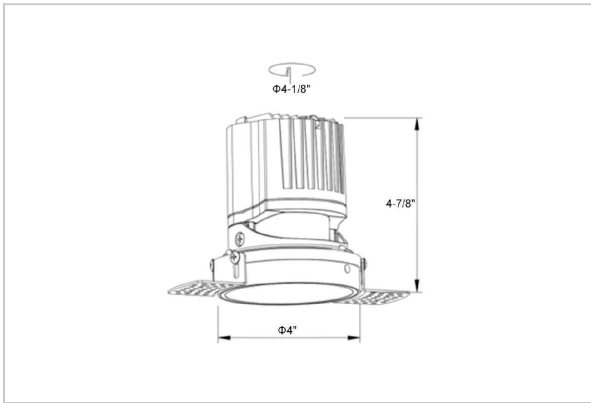

Lumos Down Lights

ITEM SKU#: 662187496276

Product Code : IK-RLUMOSDL-15W-27K-WH-90C-60D

Voltage	100 - 277 V AC, 50-60 Hz
Lumen Output	1229.61lm
Power	15W
Efficacy	140lm/w
CCT	2700K
CRI	>90
Beam Angle	60°
Light Distribution	Wide flood
LED Light Source	Osram SOLERIQ S 19
Start Time	Instant
Driver	Stand Alone (included)
Operating Position	Non - Swiveling Type
Dimming	On-Off / Triac / 0-10 V
Construction	Round
Mounting Type	Recessed
Heads	Single Head
Body Material	Aluminium Die cast
Finish	White
Height	4-7/8"
Diameter	5-1/8"
Cut Out	4-1/8"
Optics	Darklight Technology Black, Silver
Application Area	Guest Room, Corridor, Restaurant, Meeting Room Club, Hall, Hotel Entrance

Beam Spread (Options)

Spot	15°	Medium	24°	Flood	38°	Wide Flood	60°
ft	Ø	ft	Ø	ft	Ø	ft	Ø
3.0	0.72	3.0	1.41	3.0	2.03	3.0	3.15
9.0	2.15	9.0	4.22	9.0	6.09	9.0	9.45
15.0	3.58	15.0	7.04	15.0	10.15	15.0	15.75

Circular in design, this LED downlight is made up of aluminum die cast with high quality powder coated luminaire housing and optimum heat sink. Available in multiple wattages and beam angle, the luminaire renders greater flexibility in its application for store lighting. Moreover, the specular darklight reflector in this store light allows outstanding visual comfort to the visitors.