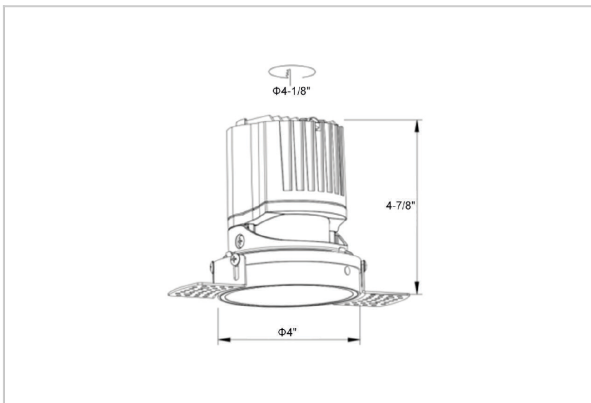

Lumos Down Lights

ITEM SKU#: 662187496276

Product Code : IK-RLUMOSDL-15W-27K-WH-90C-60D

Voltage	100 - 277 V AC, 50-60 Hz
Lumen Output	1229.61lm
Power	15W
Efficacy	140lm/w
CCT	2700K
CRI	>90
Beam Angle	60°
Light Distribution	Wide flood
LED Light Source	Osram SOLERIQ S 19
Start Time	Instant
Driver	Stand Alone (included)
Operating Position	Non - Swiveling Type
Dimming	On-Off / Triac / 0-10 V
Construction	Round
Mounting Type	Recessed
Heads	Single Head
Body Material	Aluminium Die cast
Finish	White
Height	4-7/8"
Diameter	5-1/8"
Cut Out	4-1/8"
Optics	Darklight Technology Black, Silver
Application Area	Guest Room, Corridor, Restaurant, Meeting Room Club, Hall, Hotel Entrance

Beam Spread (Options)

Spot	15°	Medium	24°	Flood	38°	Wide Flood	60°
ft	Ø	ft	Ø	ft	Ø	ft	Ø
3.0	0.72	3.0	1.41	3.0	2.03	3.0	3.15
9.0	2.15	9.0	4.22	9.0	6.09	9.0	9.45
15.0	3.58	15.0	7.04	15.0	10.15	15.0	15.75

Circular in design, this LED downlight is made up of aluminum die cast with high quality powder coated luminaire housing and optimum heat sink. Available in multiple wattages and beam angle, the luminaire renders greater flexibility in its application for store lighting. Moreover, the specular darklight reflector in this store light allows outstanding visual comfort to the visitors.