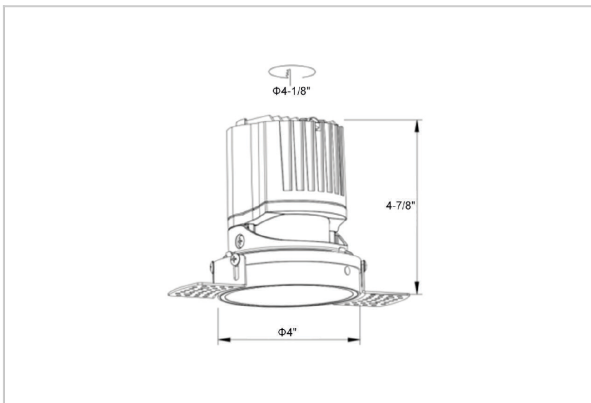

Lumos Down Lights

ITEM SKU#: 662187496269

Product Code : IK-RLUMOSDL-15W-40K-WH-90C-38D

Voltage	100 - 277 V AC, 50-60 Hz
Lumen Output	1416.38lm
Power	15W
Efficacy	140lm/w
CCT	4000K
CRI	>90
Beam Angle	38°
Light Distribution	Flood
LED Light Source	Osram SOLERIQ S 19
Start Time	Instant
Driver	Stand Alone (included)
Operating Position	Non - Swiveling Type
Dimming	On-Off / Triac / 0-10 V
Construction	Round
Mounting Type	Recessed
Heads	Single Head
Body Material	Aluminium Die cast
Finish	White
Height	4-7/8"
Diameter	5-1/8"
Cut Out	4-1/8"
Optics	Darklight Technology Black, Silver
Application Area	Guest Room, Corridor, Restaurant, Meeting Room Club, Hall, Hotel Entrance

Beam Spread (Options)

Spot	15°	Medium	24°	Flood	38°	Wide Flood	60°
ft	Ø	ft	Ø	ft	Ø	ft	Ø
3.0	0.72	3.0	1.41	3.0	2.03	3.0	3.15
9.0	2.15	9.0	4.22	9.0	6.09	9.0	9.45
15.0	3.58	15.0	7.04	15.0	10.15	15.0	15.75

Circular in design, this LED downlight is made up of aluminum die cast with high quality powder coated luminaire housing and optimum heat sink. Available in multiple wattages and beam angle, the luminaire renders greater flexibility in its application for store lighting. Moreover, the specular darklight reflector in this store light allows outstanding visual comfort to the visitors.