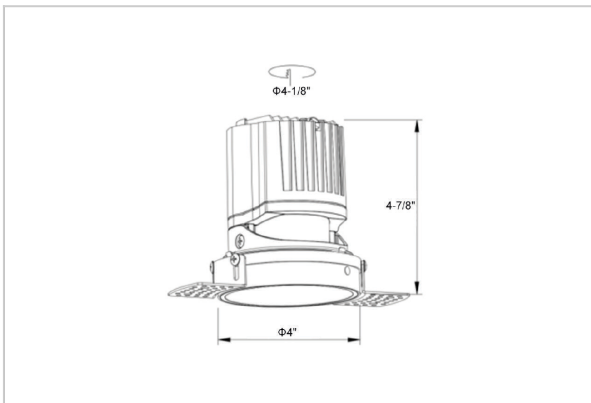

## Product Code : IK-RLUMOSDL-15W-35K-WH-90C-38D

Voltage	100 - 277 V AC, 50-60 Hz
Lumen Output	1348.93lm
Power	15W
Efficacy	140lm/w
CCT	3500K
CRI	>90
Beam Angle	38°
Light Distribution	Flood
LED Light Source	Osram SOLERIQ S 19
Start Time	Instant
Driver	Stand Alone (included)
Operating Position	Non - Swiveling Type
Dimming	On-Off / Triac / 0-10 V
Construction	Round
Mounting Type	Recessed
Heads	Single Head
Body Material	Aluminium Die cast
Finish	White
Height	4-7/8"
Diameter	5-1/8"
Cut Out	4-1/8"
Optics	Darklight Technology Black, Silver
Application Area	Guest Room, Corridor, Restaurant, Meeting Room Club, Hall, Hotel Entrance

### Beam Spread (Options)

Spot	15°	Medium	24°	Flood	38°	Wide Flood	60°
ft	Ø	ft	Ø	ft	Ø	ft	Ø
3.0	0.72	3.0	1.41	3.0	2.03	3.0	3.15
9.0	2.15	9.0	4.22	9.0	6.09	9.0	9.45
15.0	3.58	15.0	7.04	15.0	10.15	15.0	15.75

Circular in design, this LED downlight is made up of aluminum die cast with high quality powder coated luminaire housing and optimum heat sink. Available in multiple wattages and beam angle, the luminaire renders greater flexibility in its application for store lighting. Moreover, the specular darklight reflector in this store light allows outstanding visual comfort to the visitors.