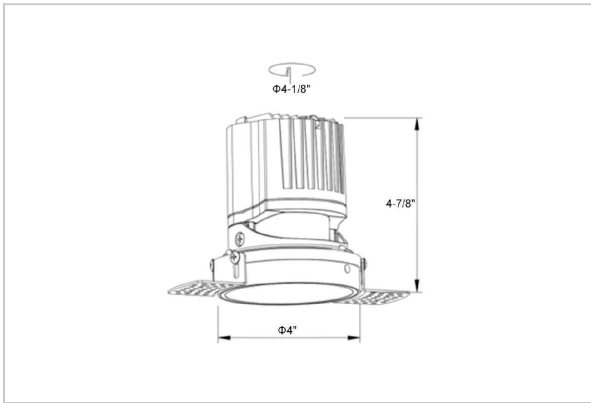

Lumos Down Lights

ITEM SKU#: 662187496245

Product Code : IK-RLUMOSDL-15W-30K-WH-90C-38D

Voltage	100 - 277 V AC, 50-60 Hz
Lumen Output	1284.7lm
Power	15W
Efficacy	140lm/w
CCT	3000K
CRI	>90
Beam Angle	38°
Light Distribution	Flood
LED Light Source	Osram SOLERIQ S 19
Start Time	Instant
Driver	Stand Alone (included)
Operating Position	Non - Swiveling Type
Dimming	On-Off / Triac / 0-10 V
Construction	Round
Mounting Type	Recessed
Heads	Single Head
Body Material	Aluminium Die cast
Finish	White
Height	4-7/8"
Diameter	5-1/8"
Cut Out	4-1/8"
Optics	Darklight Technology Black, Silver
Application Area	Guest Room, Corridor, Restaurant, Meeting Room Club, Hall, Hotel Entrance

Beam Spread (Options)

Spot	15°	Medium	24°	Flood	38°	Wide Flood	60°
ft	Ø	ft	Ø	ft	Ø	ft	Ø
3.0	0.72	3.0	1.41	3.0	2.03	3.0	3.15
9.0	2.15	9.0	4.22	9.0	6.09	9.0	9.45
15.0	3.58	15.0	7.04	15.0	10.15	15.0	15.75

Circular in design, this LED downlight is made up of aluminum die cast with high quality powder coated luminaire housing and optimum heat sink. Available in multiple wattages and beam angle, the luminaire renders greater flexibility in its application for store lighting. Moreover, the specular darklight reflector in this store light allows outstanding visual comfort to the visitors.