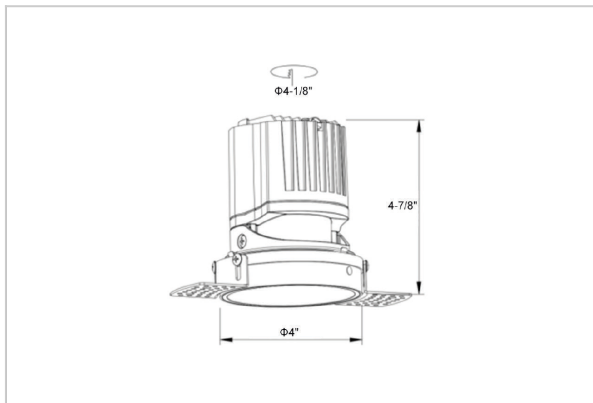

Lumos Down Lights

ITEM SKU#: 662187496238

Product Code : IK-RLUMOSDL-15W-27K-WH-90C-38D

Voltage	100 - 277 V AC, 50-60 Hz
Lumen Output	1223.52lm
Power	15W
Efficacy	140lm/w
CCT	2700K
CRI	>90
Beam Angle	38°
Light Distribution	Flood
LED Light Source	Osram SOLERIQ S 19
Start Time	Instant
Driver	Stand Alone (included)
Operating Position	Non - Swiveling Type
Dimming	On-Off / Triac / 0-10 V
Construction	Round
Mounting Type	Recessed
Heads	Single Head
Body Material	Aluminium Die cast
Finish	White
Height	4-7/8"
Diameter	5-1/8"
Cut Out	4-1/8"
Optics	Darklight Technology Black, Silver
Application Area	Guest Room, Corridor, Restaurant, Meeting Room Club, Hall, Hotel Entrance

Beam Spread (Options)

Spot	15°	Medium	24°	Flood	38°	Wide Flood	60°
ft	Ø	ft	Ø	ft	Ø	ft	Ø
3.0	0.72	3.0	1.41	3.0	2.03	3.0	3.15
9.0	2.15	9.0	4.22	9.0	6.09	9.0	9.45
15.0	3.58	15.0	7.04	15.0	10.15	15.0	15.75

Circular in design, this LED downlight is made up of aluminum die cast with high quality powder coated luminaire housing and optimum heat sink. Available in multiple wattages and beam angle, the luminaire renders greater flexibility in its application for store lighting. Moreover, the specular darklight reflector in this store light allows outstanding visual comfort to the visitors.