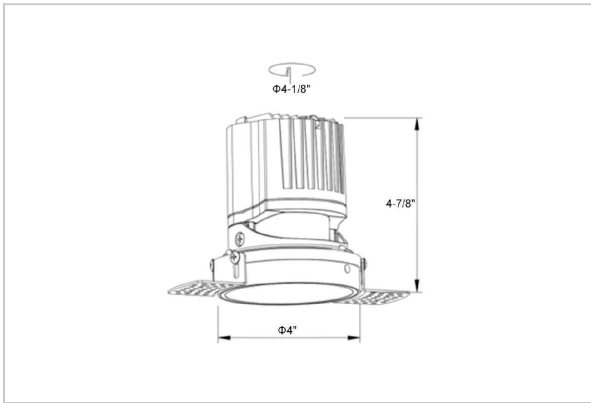

Lumos Down Lights

ITEM SKU#: 662187496191

Product Code : IK-RLUMOSDL-15W-27K-WH-90C-24D

Voltage	100 - 277 V AC, 50-60 Hz
Lumen Output	1277.61lm
Power	15W
Efficacy	140lm/w
CCT	2700K
CRI	>90
Beam Angle	24°
Light Distribution	Medium
LED Light Source	Osram SOLERIQ S 19
Start Time	Instant
Driver	Stand Alone (included)
Operating Position	Non - Swiveling Type
Dimming	On-Off / Triac / 0-10 V
Construction	Round
Mounting Type	Recessed
Heads	Single Head
Body Material	Aluminium Die cast
Finish	White
Height	4-7/8"
Diameter	5-1/8"
Cut Out	4-1/8"
Optics	Darklight Technology Black, Silver
Application Area	Guest Room, Corridor, Restaurant, Meeting Room Club, Hall, Hotel Entrance

Beam Spread (Options)

Spot	15°	Medium	24°	Flood	38°	Wide Flood	60°
ft	Ø	ft	Ø	ft	Ø	ft	Ø
3.0	0.72	3.0	1.41	3.0	2.03	3.0	3.15
9.0	2.15	9.0	4.22	9.0	6.09	9.0	9.45
15.0	3.58	15.0	7.04	15.0	10.15	15.0	15.75

Circular in design, this LED downlight is made up of aluminum die cast with high quality powder coated luminaire housing and optimum heat sink. Available in multiple wattages and beam angle, the luminaire renders greater flexibility in its application for store lighting. Moreover, the specular darklight reflector in this store light allows outstanding visual comfort to the visitors.