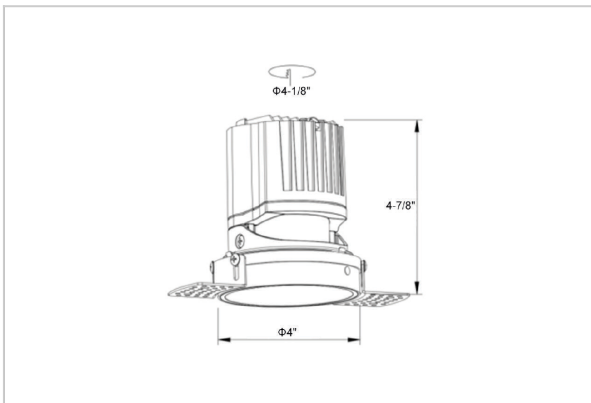

Lumos Down Lights

ITEM SKU#: 662187496177

Product Code : IK-RLUMOSDL-15W-35K-WH-90C-15D

Voltage	100 - 277 V AC, 50-60 Hz
Lumen Output	1378.12lm
Power	15W
Efficacy	140lm/w
CCT	3500K
CRI	>90
Beam Angle	15°
Light Distribution	Spot
LED Light Source	Osram SOLERIQ S 19
Start Time	Instant
Driver	Stand Alone (included)
Operating Position	Non - Swiveling Type
Dimming	On-Off / Triac / 0-10 V
Construction	Round
Mounting Type	Recessed
Heads	Single Head
Body Material	Aluminium Die cast
Finish	White
Height	4-7/8"
Diameter	5-1/8"
Cut Out	4-1/8"
Optics	Darklight Technology Black, Silver
Application Area	Guest Room, Corridor, Restaurant, Meeting Room Club, Hall, Hotel Entrance

Beam Spread (Options)

Spot 15°		Medium 24°		Flood 38°		Wide Flood 60°	
ft	Ø	ft	Ø	ft	Ø	ft	Ø
3.0	0.72	3.0	1.41	3.0	2.03	3.0	3.15
9.0	2.15	9.0	4.22	9.0	6.09	9.0	9.45
15.0	3.58	15.0	7.04	15.0	10.15	15.0	15.75

Circular in design, this LED downlight is made up of aluminum die cast with high quality powder coated luminaire housing and optimum heat sink. Available in multiple wattages and beam angle, the luminaire renders greater flexibility in its application for store lighting. Moreover, the specular darklight reflector in this store light allows outstanding visual comfort to the visitors.