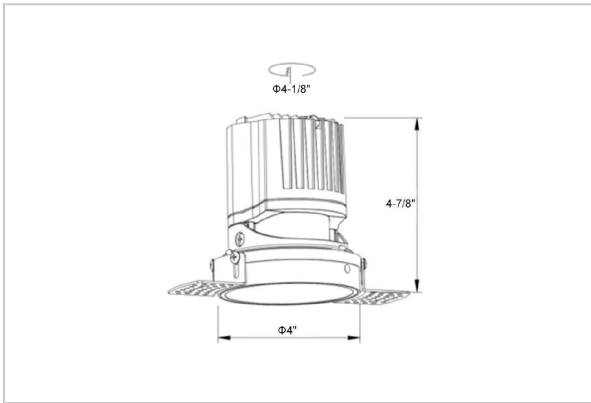

## Product Code : IK-RLUMOSDL-15W-30K-WH-90C-15D

Voltage	100 - 277 V AC, 50-60 Hz
Lumen Output	1312.5lm
Power	15W
Efficacy	140lm/w
CCT	3000K
CRI	>90
Beam Angle	15°
Light Distribution	Spot
LED Light Source	Osram SOLERIQ S 19
Start Time	Instant
Driver	Stand Alone (included)
Operating Position	Non - Swiveling Type
Dimming	On-Off / Triac / 0-10 V
Construction	Round
Mounting Type	Recessed
Heads	Single Head
Body Material	Aluminium Die cast
Finish	White
Height	4-7/8"
Diameter	5-1/8"
Cut Out	4-1/8"
Optics	Darklight Technology Black, Silver
Application Area	Guest Room, Corridor, Restaurant, Meeting Room Club, Hall, Hotel Entrance

### Beam Spread (Options)

Spot 15°		Medium 24°		Flood 38°		Wide Flood 60°	
ft	Ø	ft	Ø	ft	Ø	ft	Ø
3.0	0.72	3.0	1.41	3.0	2.03	3.0	3.15
9.0	2.15	9.0	4.22	9.0	6.09	9.0	9.45
15.0	3.58	15.0	7.04	15.0	10.15	15.0	15.75

Circular in design, this LED downlight is made up of aluminum die cast with high quality powder coated luminaire housing and optimum heat sink. Available in multiple wattages and beam angle, the luminaire renders greater flexibility in its application for store lighting. Moreover, the specular darklight reflector in this store light allows outstanding visual comfort to the visitors.