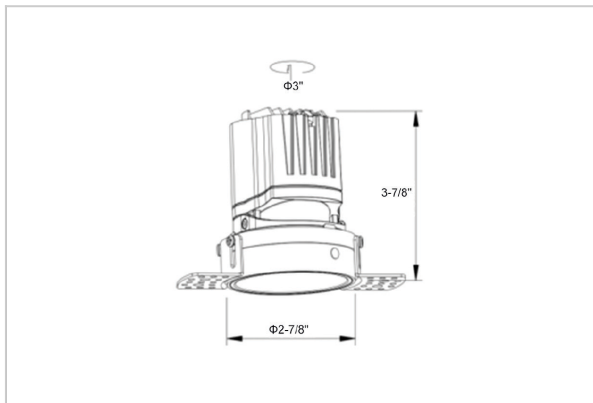

Lumos Down Lights

ITEM SKU#: 662187496146

Product Code : IK-RLUMOSDL-8W-40K-WH-90C-60D

Voltage	100 - 277 V AC, 50-60 Hz
Lumen Output	766.45lm
Power	8W
Efficacy	140lm/w
CCT	4000K
CRI	>90
Beam Angle	60°
Light Distribution	Wide flood
LED Light Source	Osram SOLERIQ S 19
Start Time	Instant
Driver	Stand Alone (included)
Operating Position	Non - Swiveling Type
Dimming	On-Off / Triac / 0-10 V
Construction	Round
Mounting Type	Recessed
Heads	Single Head
Body Material	Aluminium Die cast
Finish	White
Height	3-7/8"
Diameter	4-1/2"
Cut Out	3"
Optics	Darklight Technology Black, Silver
Application Area	Guest Room, Corridor, Restaurant, Meeting Room Club, Hall, Hotel Entrance

Beam Spread (Options)

Spot	15°	Medium	24°	Flood	38°	Wide Flood	60°
ft	Ø	ft	Ø	ft	Ø	ft	Ø
3.0	0.72	3.0	1.41	3.0	2.03	3.0	3.15
9.0	2.15	9.0	4.22	9.0	6.09	9.0	9.45
15.0	3.58	15.0	7.04	15.0	10.15	15.0	15.75

Circular in design, this LED downlight is made up of aluminum die cast with high quality powder coated luminaire housing and optimum heat sink. Available in multiple wattages and beam angle, the luminaire renders greater flexibility in its application for store lighting. Moreover, the specular darklight reflector in this store light allows outstanding visual comfort to the visitors.