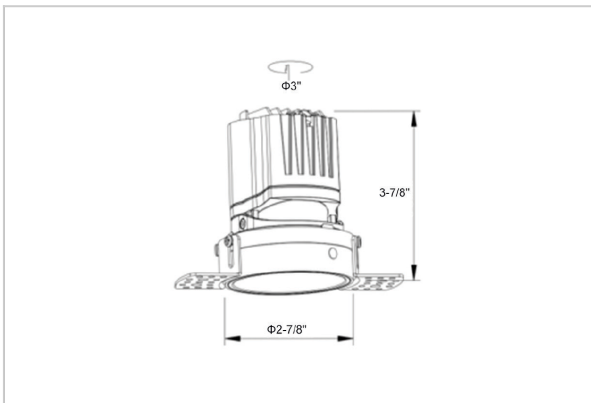

## Product Code : IK-RLUMOSDL-8W-27K-WH-90C-60D

Voltage	100 - 277 V AC, 50-60 Hz
Lumen Output	662.09lm
Power	8W
Efficacy	140lm/w
CCT	2700K
CRI	>90
Beam Angle	60°
Light Distribution	Wide flood
LED Light Source	Osram SOLERIQ S 19
Start Time	Instant
Driver	Stand Alone (included)
Operating Position	Non - Swiveling Type
Dimming	On-Off / Triac / 0-10 V
Construction	Round
Mounting Type	Recessed
Heads	Single Head
Body Material	Aluminium Die cast
Finish	White
Height	3-7/8"
Diameter	4-1/2"
Cut Out	3"
Optics	Darklight Technology Black, Silver
Application Area	Guest Room, Corridor, Restaurant, Meeting Room Club, Hall, Hotel Entrance

### Beam Spread (Options)

Spot	15°	Medium	24°	Flood	38°	Wide Flood	60°
ft	Ø	ft	Ø	ft	Ø	ft	Ø
3.0	0.72	3.0	1.41	3.0	2.03	3.0	3.15
9.0	2.15	9.0	4.22	9.0	6.09	9.0	9.45
15.0	3.58	15.0	7.04	15.0	10.15	15.0	15.75

Circular in design, this LED downlight is made up of aluminum die cast with high quality powder coated luminaire housing and optimum heat sink. Available in multiple wattages and beam angle, the luminaire renders greater flexibility in its application for store lighting. Moreover, the specular darklight reflector in this store light allows outstanding visual comfort to the visitors.