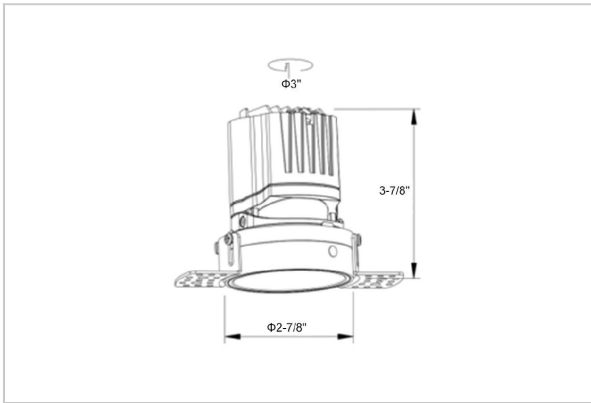

Lumos Down Lights

ITEM SKU#: 662187496092

Product Code : IK-RLUMOSDL-8W-35K-WH-90C-38D

Voltage	100 - 277 V AC, 50-60 Hz
Lumen Output	717.67lm
Power	8W
Efficacy	140lm/w
CCT	3500K
CRI	>90
Beam Angle	38°
Light Distribution	Flood
LED Light Source	Osram SOLERIQ S 19
Start Time	Instant
Driver	Stand Alone (included)
Operating Position	Non - Swiveling Type
Dimming	On-Off / Triac / 0-10 V
Construction	Round
Mounting Type	Recessed
Heads	Single Head
Body Material	Aluminium Die cast
Finish	White
Height	3-7/8"
Diameter	4-1/2"
Cut Out	3"
Optics	Darklight Technology Black, Silver
Application Area	Guest Room, Corridor, Restaurant, Meeting Room Club, Hall, Hotel Entrance

Beam Spread (Options)

Spot	15°	Medium	24°	Flood	38°	Wide Flood	60°
ft	Ø	ft	Ø	ft	Ø	ft	Ø
3.0	0.72	3.0	1.41	3.0	2.03	3.0	3.15
9.0	2.15	9.0	4.22	9.0	6.09	9.0	9.45
15.0	3.58	15.0	7.04	15.0	10.15	15.0	15.75

Circular in design, this LED downlight is made up of aluminum die cast with high quality powder coated luminaire housing and optimum heat sink. Available in multiple wattages and beam angle, the luminaire renders greater flexibility in its application for store lighting. Moreover, the specular darklight reflector in this store light allows outstanding visual comfort to the visitors.