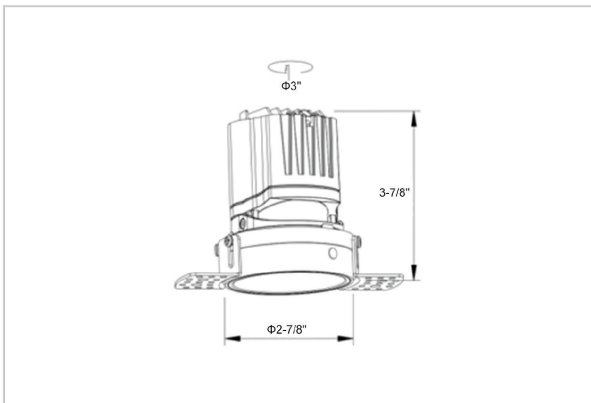

Lumos Down Lights

ITEM SKU#: 662187496023

Product Code : IK-RLUMOSDL-8W-27K-WH-90C-24D

Voltage	100 - 277 V AC, 50-60 Hz
Lumen Output	645.23lm
Power	8W
Efficacy	140lm/w
CCT	2700K
CRI	>90
Beam Angle	24°
Light Distribution	Medium
LED Light Source	Osram SOLERIQ S 19
Start Time	Instant
Driver	Stand Alone (included)
Operating Position	Non - Swiveling Type
Dimming	On-Off / Triac / 0-10 V
Construction	Round
Mounting Type	Recessed
Heads	Single Head
Body Material	Aluminium Die cast
Finish	White
Height	3-7/8"
Diameter	4-1/2"
Cut Out	3"
Optics	Darklight Technology Black, Silver
Application Area	Guest Room, Corridor, Restaurant, Meeting Room Club, Hall, Hotel Entrance

Beam Spread (Options)

Spot	15°	Medium	24°	Flood	38°	Wide Flood	60°
ft	Ø	ft	Ø	ft	Ø	ft	Ø
3.0	0.72	3.0	1.41	3.0	2.03	3.0	3.15
9.0	2.15	9.0	4.22	9.0	6.09	9.0	9.45
15.0	3.58	15.0	7.04	15.0	10.15	15.0	15.75

Circular in design, this LED downlight is made up of aluminum die cast with high quality powder coated luminaire housing and optimum heat sink. Available in multiple wattages and beam angle, the luminaire renders greater flexibility in its application for store lighting. Moreover, the specular darklight reflector in this store light allows outstanding visual comfort to the visitors.