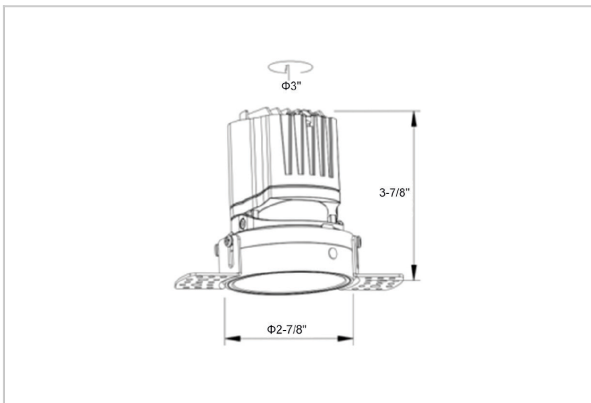

Lumos Down Lights

ITEM SKU#: 662187495996

Product Code : IK-RLUMOSDL-8W-30K-WH-90C-15D

Voltage	100 - 277 V AC, 50-60 Hz
Lumen Output	728.1lm
Power	8W
Efficacy	140lm/w
CCT	3000K
CRI	>90
Beam Angle	15°
Light Distribution	Spot
LED Light Source	Osram SOLERIQ S 19
Start Time	Instant
Driver	Stand Alone (included)
Operating Position	Non - Swiveling Type
Dimming	On-Off / Triac / 0-10 V
Construction	Round
Mounting Type	Recessed
Heads	Single Head
Body Material	Aluminium Die cast
Finish	White
Height	3-7/8"
Diameter	4-1/2"
Cut Out	3"
Optics	Darklight Technology Black, Silver
Application Area	Guest Room, Corridor, Restaurant, Meeting Room Club, Hall, Hotel Entrance

Beam Spread (Options)

Spot 15°		Medium 24°		Flood 38°		Wide Flood 60°	
ft	Ø	ft	Ø	ft	Ø	ft	Ø
3.0	0.72	3.0	1.41	3.0	2.03	3.0	3.15
9.0	2.15	9.0	4.22	9.0	6.09	9.0	9.45
15.0	3.58	15.0	7.04	15.0	10.15	15.0	15.75

Circular in design, this LED downlight is made up of aluminum die cast with high quality powder coated luminaire housing and optimum heat sink. Available in multiple wattages and beam angle, the luminaire renders greater flexibility in its application for store lighting. Moreover, the specular darklight reflector in this store light allows outstanding visual comfort to the visitors.