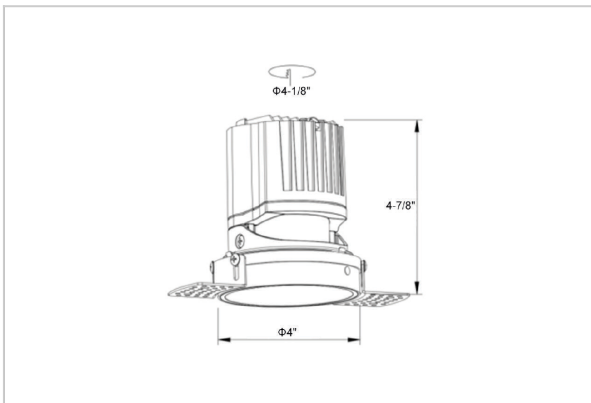

## Product Code : IK-RLUMOSDL-15W-30K-BL-90C-60D

Voltage	100 - 277 V AC, 50-60 Hz
Lumen Output	1291.1lm
Power	15W
Efficacy	140lm/w
CCT	3000K
CRI	>90
Beam Angle	60°
Light Distribution	Wide flood
LED Light Source	Osram SOLERIQ S 19
Start Time	Instant
Driver	Stand Alone (included)
Operating Position	Non - Swiveling Type
Dimming	On-Off / Triac / 0-10 V
Construction	Round
Mounting Type	Recessed
Heads	Single Head
Body Material	Aluminium Die cast
Finish	Black
Height	4-7/8"
Diameter	4-1/2"
Cut Out	4-1/8"
Optics	Darklight Technology Black, Silver
Application Area	Guest Room, Corridor, Restaurant, Meeting Room Club, Hall, Hotel Entrance

### Beam Spread (Options)

Spot 15°		Medium 24°		Flood 38°		Wide Flood 60°	
ft	Ø	ft	Ø	ft	Ø	ft	Ø
3.0	0.72	3.0	1.41	3.0	2.03	3.0	3.15
9.0	2.15	9.0	4.22	9.0	6.09	9.0	9.45
15.0	3.58	15.0	7.04	15.0	10.15	15.0	15.75

Circular in design, this LED downlight is made up of aluminum die cast with high quality powder coated luminaire housing and optimum heat sink. Available in multiple wattages and beam angle, the luminaire renders greater flexibility in its application for store lighting. Moreover, the specular darklight reflector in this store light allows outstanding visual comfort to the visitors.