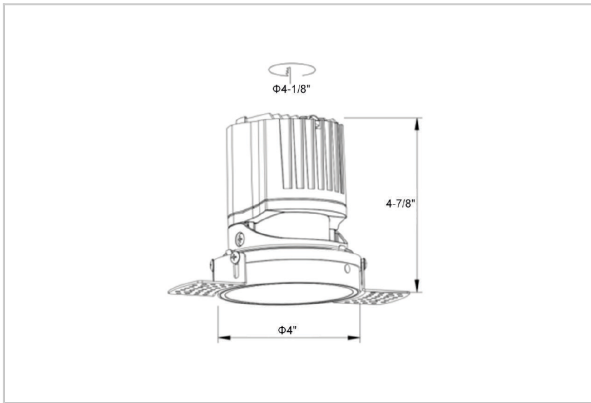

Lumos Down Lights

ITEM SKU#: 662187495941

Product Code : IK-RLUMOSDL-15W-27K-BL-90C-60D

Voltage	100 - 277 V AC, 50-60 Hz
Lumen Output	1229.61lm
Power	15W
Efficacy	140lm/w
CCT	2700K
CRI	>90
Beam Angle	60°
Light Distribution	Wide flood
LED Light Source	Osram SOLERIQ S 19
Start Time	Instant
Driver	Stand Alone (included)
Operating Position	Non - Swiveling Type
Dimming	On-Off / Triac / 0-10 V
Construction	Round
Mounting Type	Recessed
Heads	Single Head
Body Material	Aluminium Die cast
Finish	Black
Height	4-7/8"
Diameter	4-1/2"
Cut Out	4-1/8"
Optics	Darklight Technology Black, Silver
Application Area	Guest Room, Corridor, Restaurant, Meeting Room Club, Hall, Hotel Entrance

Beam Spread (Options)

Spot	15°	Medium	24°	Flood	38°	Wide Flood	60°
ft	Ø	ft	Ø	ft	Ø	ft	Ø
3.0	0.72	3.0	1.41	3.0	2.03	3.0	3.15
9.0	2.15	9.0	4.22	9.0	6.09	9.0	9.45
15.0	3.58	15.0	7.04	15.0	10.15	15.0	15.75

Circular in design, this LED downlight is made up of aluminum die cast with high quality powder coated luminaire housing and optimum heat sink. Available in multiple wattages and beam angle, the luminaire renders greater flexibility in its application for store lighting. Moreover, the specular darklight reflector in this store light allows outstanding visual comfort to the visitors.