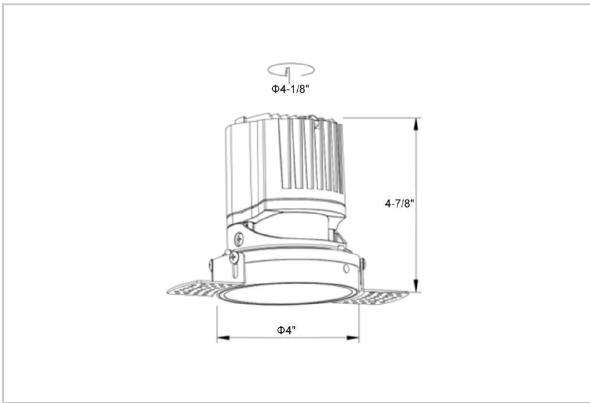

Lumos Down Lights

ITEM SKU#: 662187495927

Product Code : IK-RLUMOSDL-15W-35K-BL-90C-38D

Voltage	100 - 277 V AC, 50-60 Hz
Lumen Output	1348.93lm
Power	15W
Efficacy	140lm/w
CCT	3500K
CRI	>90
Beam Angle	38°
Light Distribution	Flood
LED Light Source	Osram SOLERIQ S 19
Start Time	Instant
Driver	Stand Alone (included)
Operating Position	Non - Swiveling Type
Dimming	On-Off / Triac / 0-10 V
Construction	Round
Mounting Type	Recessed
Heads	Single Head
Body Material	Aluminium Die cast
Finish	Black
Height	4-7/8"
Diameter	4-1/2"
Cut Out	4-1/8"
Optics	Darklight Technology Black, Silver
Application Area	Guest Room, Corridor, Restaurant, Meeting Room Club, Hall, Hotel Entrance

Beam Spread (Options)

Spot	15°	Medium	24°	Flood	38°	Wide Flood	60°
ft	Ø	ft	Ø	ft	Ø	ft	Ø
3.0	0.72	3.0	1.41	3.0	2.03	3.0	3.15
9.0	2.15	9.0	4.22	9.0	6.09	9.0	9.45
15.0	3.58	15.0	7.04	15.0	10.15	15.0	15.75

Circular in design, this LED downlight is made up of aluminum die cast with high quality powder coated luminaire housing and optimum heat sink. Available in multiple wattages and beam angle, the luminaire renders greater flexibility in its application for store lighting. Moreover, the specular darklight reflector in this store light allows outstanding visual comfort to the visitors.