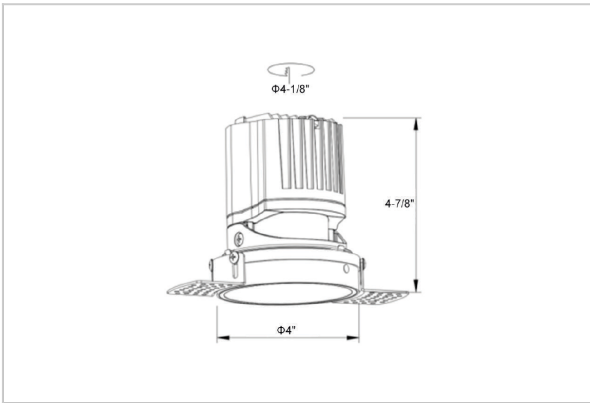

## Product Code : IK-RLUMOSDL-15W-30K-BL-90C-38D

Voltage	100 - 277 V AC, 50-60 Hz
Lumen Output	1284.7lm
Power	15W
Efficacy	140lm/w
CCT	3000K
CRI	>90
Beam Angle	38°
Light Distribution	Flood
LED Light Source	Osram SOLERIQ S 19
Start Time	Instant
Driver	Stand Alone (included)
Operating Position	Non - Swiveling Type
Dimming	On-Off / Triac / 0-10 V
Construction	Round
Mounting Type	Recessed
Heads	Single Head
Body Material	Aluminium Die cast
Finish	Black
Height	4-7/8"
Diameter	4-1/2"
Cut Out	4-1/8"
Optics	Darklight Technology Black, Silver
Application Area	Guest Room, Corridor, Restaurant, Meeting Room Club, Hall, Hotel Entrance

### Beam Spread (Options)

Spot	15°	Medium	24°	Flood	38°	Wide Flood	60°
ft	Ø	ft	Ø	ft	Ø	ft	Ø
3.0	0.72	3.0	1.41	3.0	2.03	3.0	3.15
9.0	2.15	9.0	4.22	9.0	6.09	9.0	9.45
15.0	3.58	15.0	7.04	15.0	10.15	15.0	15.75

Circular in design, this LED downlight is made up of aluminum die cast with high quality powder coated luminaire housing and optimum heat sink. Available in multiple wattages and beam angle, the luminaire renders greater flexibility in its application for store lighting. Moreover, the specular darklight reflector in this store light allows outstanding visual comfort to the visitors.